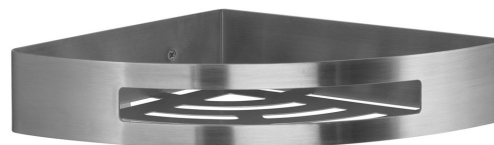

SMART Shower Corner Shelf, 210x45x210mm, brushed stainless steel

Order code: 247938

Size

Length: 210 mm
Width: 210 mm
Height: 45 mm
Depth: 210 mm

Properties

Colour: Stainless steel matt
Material: Stainless steel
Warranty: 2 years