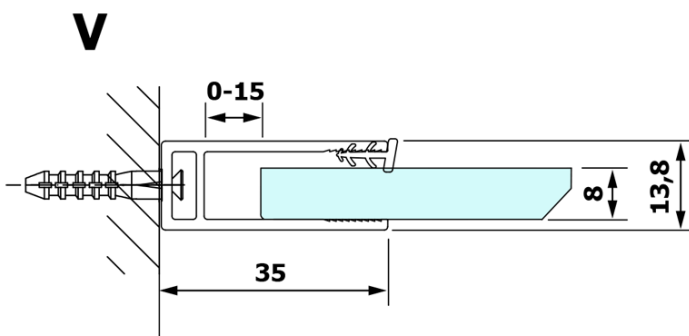

## Size

Height: 2000 mm  
Depth: 900 mm

## Properties

Profile colour: Gold matt  
Shape: Single-wall fixed screen  
Glass colour: NORDIC glass  
Glass finish: Coated glass  
Glass thickness: 8 mm  
Weight / Piece: 41.0 kg  
Packaging: 2 Piece  
Warranty: 3 years

**VARIO GOLD MATT Walk-In Shower Enclosure, Nordic  
Glass, 900 mm**

**Technical sheet**

MODEL	A
GX1570	685-700
GX1580	785-800
GX1590	885-900
GX1510	985-1000
GX1511	1085-1100
GX1512	1185-1200
GX1514	1385-1400