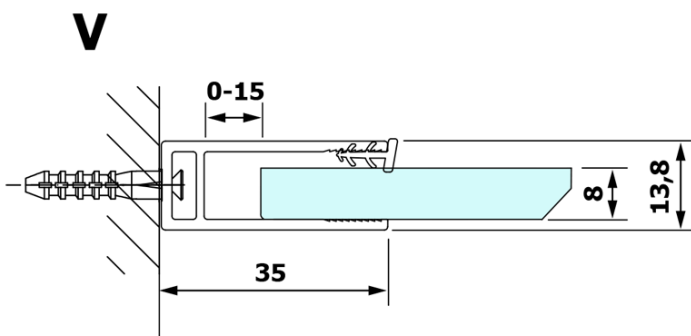

VARIO GOLD MATT Walk-In Shower Enclosure, Nordic Glass, 900 mm

Order code: GX1590-10

Basic information

Brand: Gelco
Series: VARIO

Size

Height: 2000 mm
Depth: 900 mm

Properties

Profile colour: Gold matt
Shape: Single-wall fixed screen
Glass colour: NORDIC glass
Glass finish: Coated glass
Glass thickness: 8 mm
Weight / Piece: 41.0 kg
Packaging: 2 Piece
Warranty: 3 years

**VARIO GOLD MATT Walk-In Shower Enclosure, Nordic
Glass, 900 mm**

Technical sheet

MODEL	A
GX1570	685-700
GX1580	785-800
GX1590	885-900
GX1510	985-1000
GX1511	1085-1100
GX1512	1185-1200
GX1514	1385-1400

VARIO GOLD MATT Walk-In Shower Enclosure, Nordic Glass, 900 mm

MODEL	A
GX1570	685-700
GX1580	785-800
GX1590	885-900
GX1510	985-1000