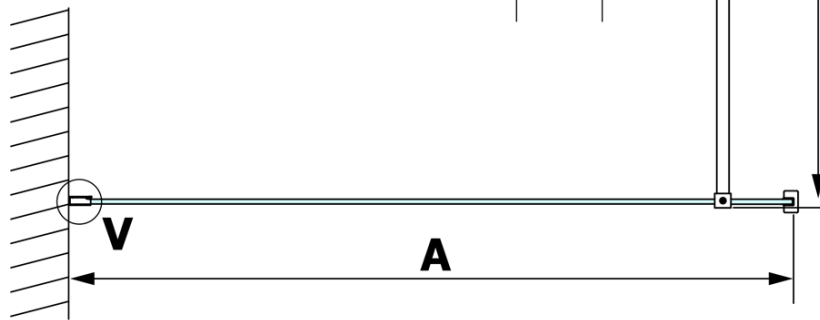

VARIO GOLD MATT Walk-In Shower Enclosure, Nordic Glass, 900 mm

Order code: GX1590-10

Basic information

Brand: Gelco
Series: VARIO

Size

Height: 2000 mm
Depth: 900 mm

Properties

Profile colour: Gold matt
Shape: Single-wall fixed screen
Glass colour: NORDIC glass
Glass finish: Coated glass
Glass thickness: 8 mm
Weight / Piece: 41.0 kg
Packaging: 2 Piece
Warranty: 3 years

**VARIO GOLD MATT Walk-In Shower Enclosure, Nordic
Glass, 900 mm**

Technical sheet

MODEL	A
GX1570	685-700
GX1580	785-800
GX1590	885-900
GX1510	985-1000
GX1511	1085-1100
GX1512	1185-1200
GX1514	1385-1400

VARIO GOLD MATT Walk-In Shower Enclosure, Nordic Glass, 900 mm

MODEL	A
GX1570	685-700
GX1580	785-800
GX1590	885-900
GX1510	985-1000