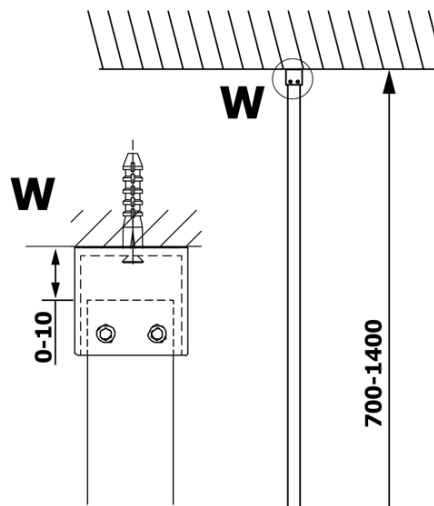

VARIO GOLD MATT Walk-In Shower Enclosure, Nordic Glass, 900 mm

Order code: GX1590-10

Basic information

Brand: Gelco
Series: VARIO

Size

Height: 2000 mm
Depth: 900 mm

Properties

Profile colour: Gold matt
Shape: Single-wall fixed screen
Glass colour: NORDIC glass
Glass finish: Coated glass
Glass thickness: 8 mm
Weight / Piece: 41.0 kg
Packaging: 2 Piece
Warranty: 3 years

**VARIO GOLD MATT Walk-In Shower Enclosure, Nordic
Glass, 900 mm**

Technical sheet

MODEL	A
GX1570	685-700
GX1580	785-800
GX1590	885-900
GX1510	985-1000
GX1511	1085-1100
GX1512	1185-1200
GX1514	1385-1400

VARIO GOLD MATT Walk-In Shower Enclosure, Nordic Glass, 900 mm

MODEL	A
GX1570	685-700
GX1580	785-800
GX1590	885-900
GX1510	985-1000