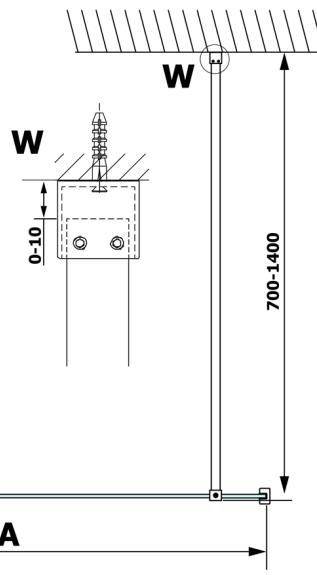

VARIO GOLD MATT Walk-In Shower Enclosure, Nordic Glass, 900 mm

Order code: GX1590-10

Size

Height: 2000 mm

Depth: 900 mm

Properties

Warranty: 3 years

Technical sheet

MODEL	A
GX1570	685-700
GX1580	785-800
GX1590	885-900
GX1510	985-1000
GX1511	1085-1100
GX1512	1185-1200
GX1514	1385-1400

VARIO GOLD MATT Walk-In Shower Enclosure, Nordic Glass, 900 mm

MODEL	A
GX1570	685-700
GX1580	785-800
GX1590	885-900
GX1510	985-1000