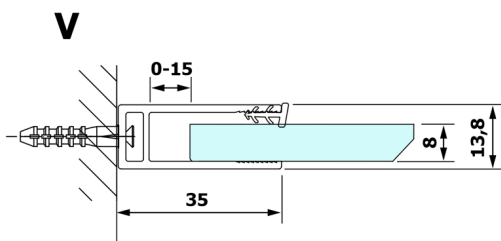

VARIO GOLD MATT Walk-In Shower Enclosure, Nordic Glass, 900 mm

Order code: GX1590-10

Size

Height: 2000 mm

Depth: 900 mm

Properties

Warranty: 3 years

Technical sheet

MODEL	A
GX1570	685-700
GX1580	785-800
GX1590	885-900
GX1510	985-1000
GX1511	1085-1100
GX1512	1185-1200
GX1514	1385-1400

VARIO GOLD MATT Walk-In Shower Enclosure, Nordic Glass, 900 mm

MODEL	A
GX1570	685-700
GX1580	785-800
GX1590	885-900
GX1510	985-1000