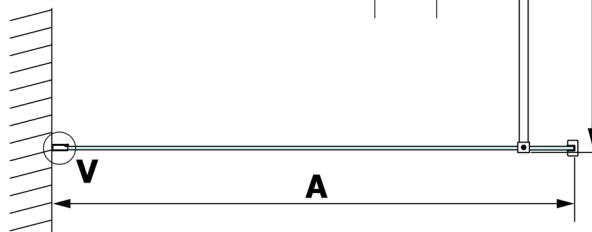

VARIO GOLD MATT Walk-In Shower Enclosure, Nordic Glass, 900 mm

Order code: GX1590-10

Size

Height: 2000 mm

Depth: 900 mm

Properties

Warranty: 3 years

Technical sheet

MODEL	A
GX1570	685-700
GX1580	785-800
GX1590	885-900
GX1510	985-1000
GX1511	1085-1100
GX1512	1185-1200
GX1514	1385-1400

VARIO GOLD MATT Walk-In Shower Enclosure, Nordic Glass, 900 mm

MODEL	A
GX1570	685-700
GX1580	785-800
GX1590	885-900
GX1510	985-1000