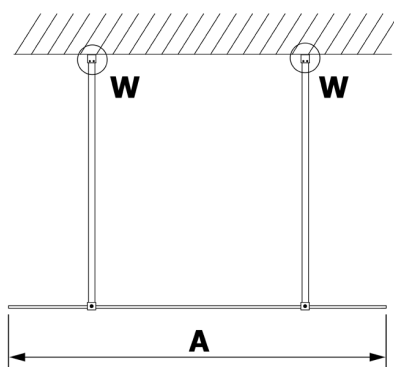

VARIO GOLD MATT Walk-In Freestanding Shower Enclosure, Nordic Glass, 900 mm

Order code: GX1590-09

Size

Width: 900 mm

Height: 2000 mm

Properties

Warranty: 2 years

Technical sheet

MODEL	A
GX1470	679
GX1480	779
GX1490	879
GX1410	979
GX1411	1079
GX1412	1179
GX1413	1279
GX1414	1379
GX1570	679
GX1580	779
GX1590	879
GX1510	979
GX1511	1079
GX1512	1179
GX1514	1379