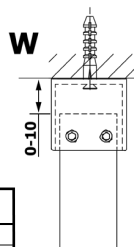

VARIO GOLD MATT Walk-In Freestanding Shower Enclosure, Nordic Glass, 900 mm

Order code: GX1590-09

Size

Width: 900 mm

Height: 2000 mm

Properties

Warranty: 2 years

Technical sheet

MODEL	A
GX1470	679
GX1480	779
GX1490	879
GX1410	979
GX1411	1079
GX1412	1179
GX1413	1279
GX1414	1379
GX1570	679
GX1580	779
GX1590	879
GX1510	979
GX1511	1079
GX1512	1179
GX1514	1379