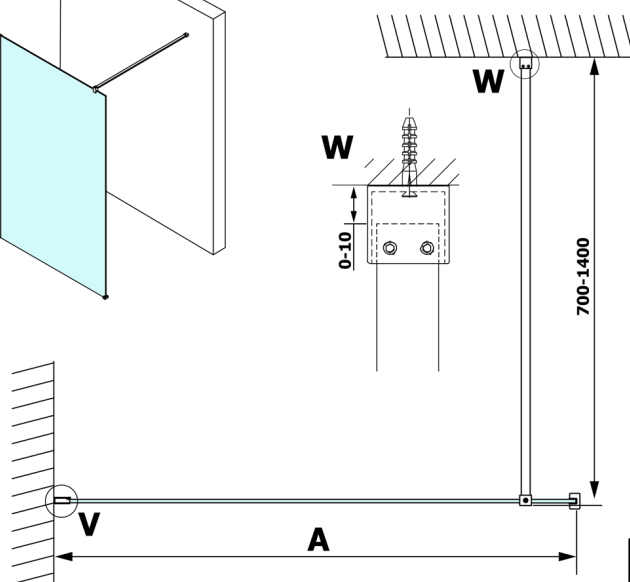

# VARIO GOLD MATT Walk-In Shower Enclosure, Nordic Glass, 800 mm

Order code: GX1580-10

### Size

Height: 2000 mm

Depth: 800 mm

## Technical sheet

MODEL	A
GX1570	685-700
GX1580	785-800
GX1590	885-900
GX1510	985-1000
GX1511	1085-1100
GX1512	1185-1200
GX1514	1385-1400

**VARIO GOLD MATT Walk-In Shower Enclosure, Nordic  
Glass, 800 mm**