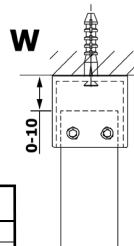

VARIO GOLD MATT Walk-In Freestanding Shower Enclosure, Nordic Glass, 800 mm

Order code: GX1580-09

Size

Width: 800 mm
Height: 2000 mm

Properties

Warranty: 2 years

Technical sheet

MODEL	A
GX1470	679
GX1480	779
GX1490	879
GX1410	979
GX1411	1079
GX1412	1179
GX1413	1279
GX1414	1379
GX1570	679
GX1580	779
GX1590	879
GX1510	979
GX1511	1079
GX1512	1179
GX1514	1379