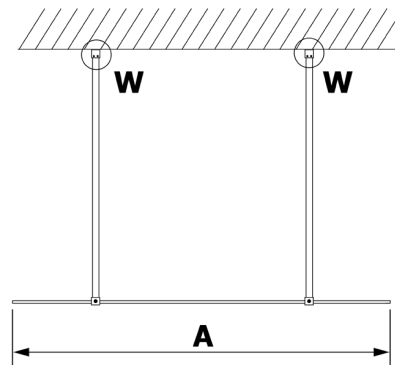

VARIO GOLD MATT Walk-In Freestanding Shower Enclosure, Nordic Glass, 800 mm

Order code: GX1580-09

Size

Width: 800 mm
Height: 2000 mm

Properties

Warranty: 2 years

Technical sheet

MODEL	A
GX1470	679
GX1480	779
GX1490	879
GX1410	979
GX1411	1079
GX1412	1179
GX1413	1279
GX1414	1379
GX1570	679
GX1580	779
GX1590	879
GX1510	979
GX1511	1079
GX1512	1179
GX1514	1379