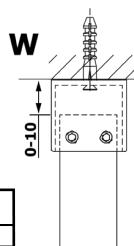

VARIO GOLD MATT Walk-In Freestanding Shower Enclosure, Nordic Glass, 800 mm

Order code: GX1580-09

Size

Width: 800 mm
Height: 2000 mm

Properties

Warranty: 2 years

Technical sheet

MODEL	A
GX1470	679
GX1480	779
GX1490	879
GX1410	979
GX1411	1079
GX1412	1179
GX1413	1279
GX1414	1379
GX1570	679
GX1580	779
GX1590	879
GX1510	979
GX1511	1079
GX1512	1179
GX1514	1379