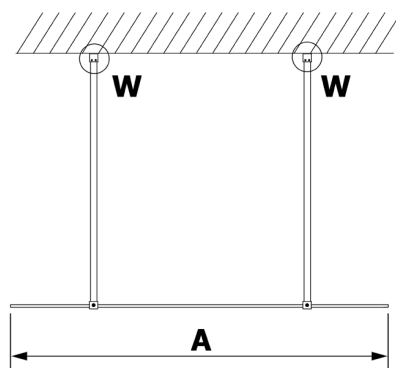

VARIO GOLD MATT Walk-In Freestanding Shower Enclosure, Nordic Glass, 800 mm

Order code: GX1580-09

Size

Width: 800 mm
Height: 2000 mm

Properties

Warranty: 2 years

Technical sheet

MODEL	A
GX1470	679
GX1480	779
GX1490	879
GX1410	979
GX1411	1079
GX1412	1179
GX1413	1279
GX1414	1379
GX1570	679
GX1580	779
GX1590	879
GX1510	979
GX1511	1079
GX1512	1179
GX1514	1379