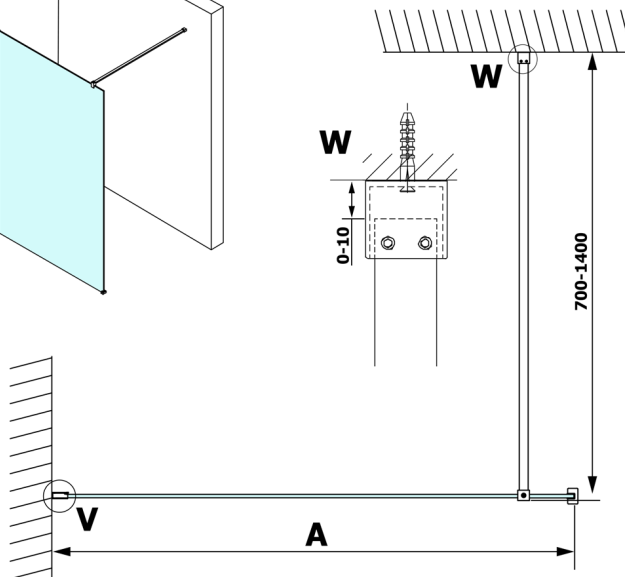

VARIO GOLD MATT Walk-In Freestanding Shower Enclosure, Nordic Glass, 700 mm

Order code: GX1570-10

Size

Height: 2000 mm

Depth: 700 mm

Properties

Warranty: 3 years

Technical sheet

MODEL	A
GX1570	685-700
GX1580	785-800
GX1590	885-900
GX1510	985-1000
GX1511	1085-1100
GX1512	1185-1200
GX1514	1385-1400

VARIO GOLD MATT Walk-In Freestanding Shower Enclosure, Nordic Glass, 700 mm

MODEL	A
GX1570	685-700
GX1580	785-800
GX1590	885-900
GX1510	985-1000