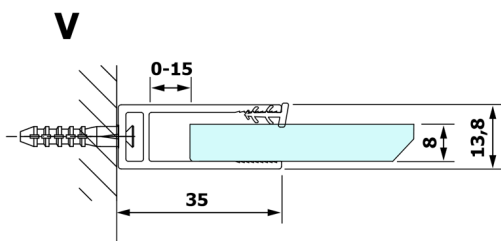

VARIO GOLD MATT Walk-In Freestanding Shower Enclosure, Nordic Glass, 700 mm

Order code: GX1570-10

Size

Height: 2000 mm

Depth: 700 mm

Properties

Warranty: 3 years

Technical sheet

MODEL	A
GX1570	685-700
GX1580	785-800
GX1590	885-900
GX1510	985-1000
GX1511	1085-1100
GX1512	1185-1200
GX1514	1385-1400

VARIO GOLD MATT Walk-In Freestanding Shower Enclosure, Nordic Glass, 700 mm

MODEL	A
GX1570	685-700
GX1580	785-800
GX1590	885-900
GX1510	985-1000