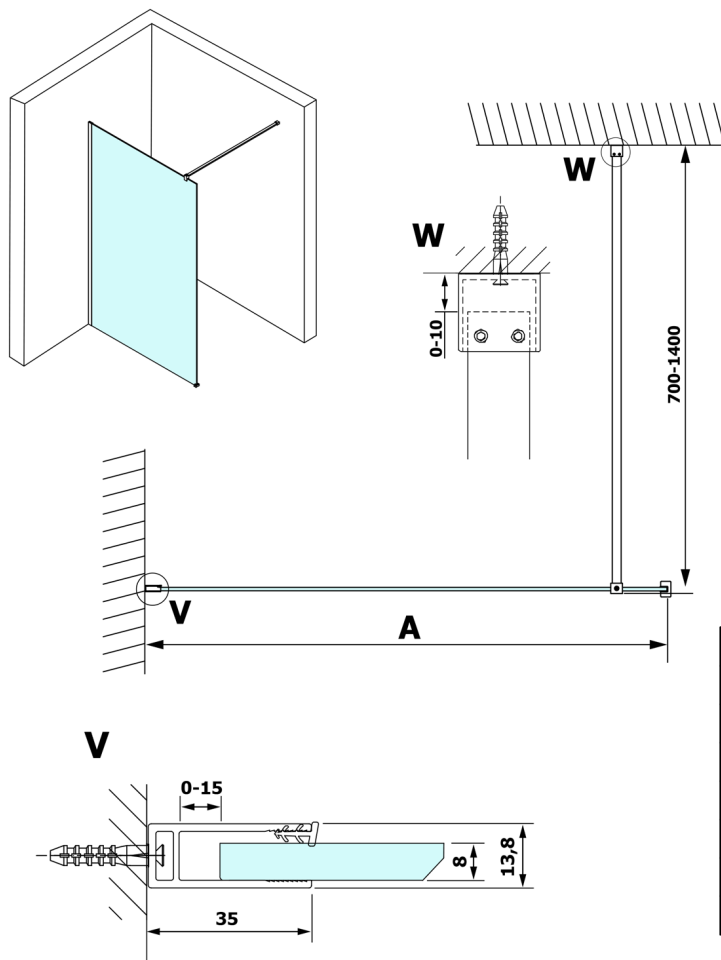

# VARIO GOLD MATT Walk-In Freestanding Shower Enclosure, Nordic Glass, 700 mm

Order code: GX1570-10

## Size

Height: 2000 mm

Depth: 700 mm

## Technical sheet

MODEL	A
GX1570	685-700
GX1580	785-800
GX1590	885-900
GX1510	985-1000
GX1511	1085-1100
GX1512	1185-1200
GX1514	1385-1400

# VARIO GOLD MATT Walk-In Freestanding Shower Enclosure, Nordic Glass, 700 mm

MODEL	A
GX1570	685-700
GX1580	785-800
GX1590	885-900
GX1510	985-1000