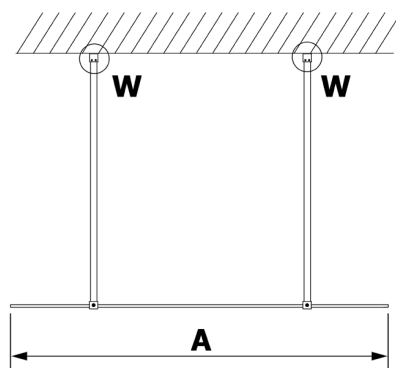

VARIO GOLD MATT Walk-In Freestanding Shower Enclosure, Nordic Glass, 700 mm

Order code: GX1570-09

Size

Width: 700 mm
Height: 2000 mm

Properties

Warranty: 2 years

Technical sheet

| MODEL | A |
|--------|------|
| GX1470 | 679 |
| GX1480 | 779 |
| GX1490 | 879 |
| GX1410 | 979 |
| GX1411 | 1079 |
| GX1412 | 1179 |
| GX1413 | 1279 |
| GX1414 | 1379 |
| GX1570 | 679 |
| GX1580 | 779 |
| GX1590 | 879 |
| GX1510 | 979 |
| GX1511 | 1079 |
| GX1512 | 1179 |
| GX1514 | 1379 |