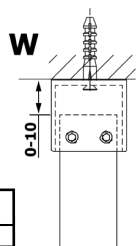

VARIO GOLD MATT Walk-In Freestanding Shower Enclosure, Nordic Glass, 700 mm

Order code: GX1570-09

Size

Width: 700 mm
Height: 2000 mm

Properties

Warranty: 2 years

Technical sheet

| MODEL | A |
|--------|------|
| GX1470 | 679 |
| GX1480 | 779 |
| GX1490 | 879 |
| GX1410 | 979 |
| GX1411 | 1079 |
| GX1412 | 1179 |
| GX1413 | 1279 |
| GX1414 | 1379 |
| GX1570 | 679 |
| GX1580 | 779 |
| GX1590 | 879 |
| GX1510 | 979 |
| GX1511 | 1079 |
| GX1512 | 1179 |
| GX1514 | 1379 |