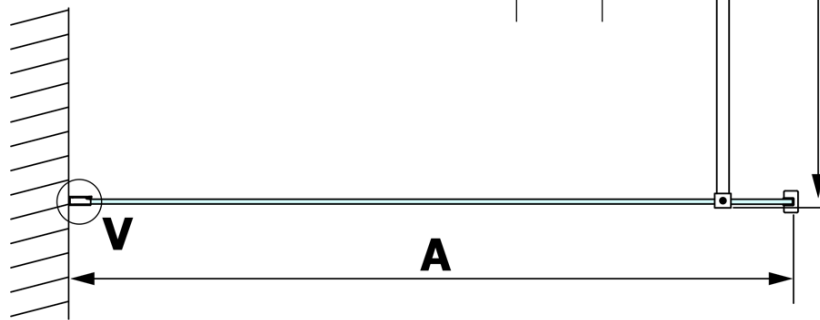

VARIO GOLD MATT Walk-In Shower Enclosure, Nordic Glass, 1400 mm

Order code: GX1514-10

Basic information

Brand: Gelco
Series: VARIO

Size

Height: 2000 mm
Depth: 1400 mm

Properties

Profile colour: Gold matt
Shape: Single-wall fixed screen
Glass colour: NORDIC glass
Glass finish: Coated glass
Glass thickness: 8 mm
Weight / Piece: 78.0 kg
Packaging: 2 Piece
Warranty: 3 years

We recommend buy

1 Piece VARIO shower screen wall support bar 1400mm, gold matt (Order code: GX2217)

**VARIO GOLD MATT Walk-In Shower Enclosure, Nordic
Glass, 1400 mm**

Technical sheet

| MODEL | A |
|--------|-----------|
| GX1570 | 685-700 |
| GX1580 | 785-800 |
| GX1590 | 885-900 |
| GX1510 | 985-1000 |
| GX1511 | 1085-1100 |
| GX1512 | 1185-1200 |
| GX1514 | 1385-1400 |