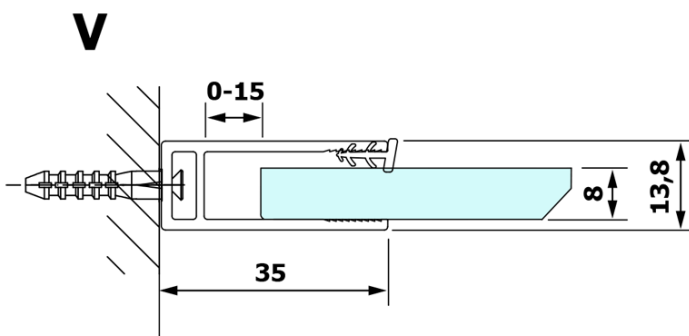

VARIO GOLD MATT Walk-In Shower Enclosure, Nordic Glass, 1400 mm

Order code: GX1514-10

Basic information

Brand: Gelco
Series: VARIO

Size

Height: 2000 mm
Depth: 1400 mm

Properties

Profile colour: Gold matt
Shape: Single-wall fixed screen
Glass colour: NORDIC glass
Glass finish: Coated glass
Glass thickness: 8 mm
Weight / Piece: 78.0 kg
Packaging: 2 Piece
Warranty: 3 years

We recommend buy

1 Piece VARIO shower screen wall support bar 1400mm, gold matt (Order code: GX2217)

**VARIO GOLD MATT Walk-In Shower Enclosure, Nordic
Glass, 1400 mm**

Technical sheet

| MODEL | A |
|--------|-----------|
| GX1570 | 685-700 |
| GX1580 | 785-800 |
| GX1590 | 885-900 |
| GX1510 | 985-1000 |
| GX1511 | 1085-1100 |
| GX1512 | 1185-1200 |
| GX1514 | 1385-1400 |