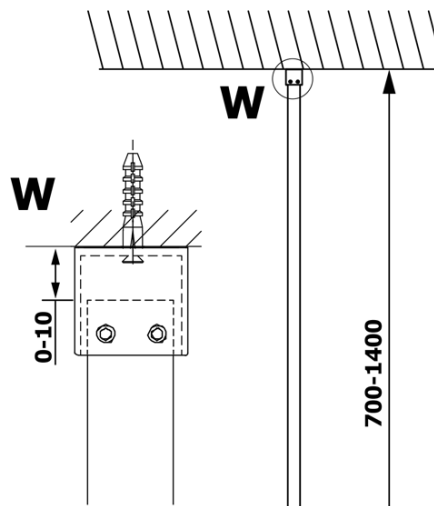

VARIO GOLD MATT Walk-In Shower Enclosure, Nordic Glass, 1400 mm

Order code: GX1514-10

Basic information

Brand: Gelco
Series: VARIO

Size

Height: 2000 mm
Depth: 1400 mm

Properties

Profile colour: Gold matt
Shape: Single-wall fixed screen
Glass colour: NORDIC glass
Glass finish: Coated glass
Glass thickness: 8 mm
Weight / Piece: 78.0 kg
Packaging: 2 Piece
Warranty: 3 years

We recommend buy

1 Piece VARIO shower screen wall support bar 1400mm, gold matt (Order code: GX2217)

**VARIO GOLD MATT Walk-In Shower Enclosure, Nordic
Glass, 1400 mm**

Technical sheet

| MODEL | A |
|--------|-----------|
| GX1570 | 685-700 |
| GX1580 | 785-800 |
| GX1590 | 885-900 |
| GX1510 | 985-1000 |
| GX1511 | 1085-1100 |
| GX1512 | 1185-1200 |
| GX1514 | 1385-1400 |