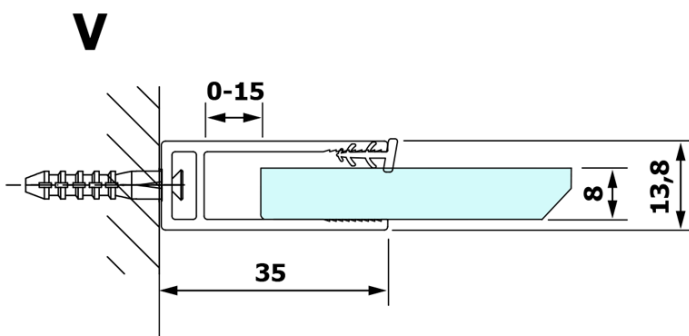

**VARIO GOLD MATT Walk-In Shower Enclosure, Nordic
Glass, 1400 mm**

Technical sheet

MODEL	A
GX1570	685-700
GX1580	785-800
GX1590	885-900
GX1510	985-1000
GX1511	1085-1100
GX1512	1185-1200
GX1514	1385-1400