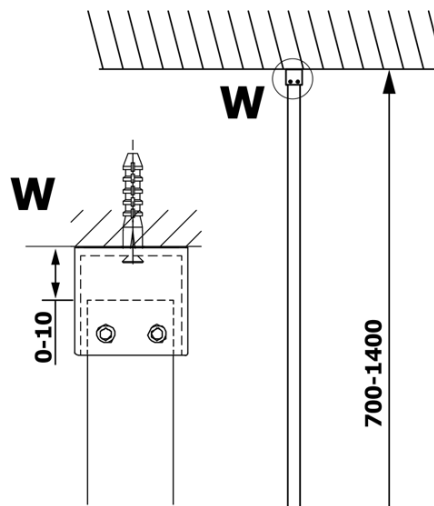

## Size

Height: 2000 mm  
Depth: 1400 mm

## Properties

Profile colour: Gold matt  
Shape: Single-wall fixed screen  
Glass colour: NORDIC glass  
Glass finish: Coated glass  
Glass thickness: 8 mm  
Weight / Piece: 78.0 kg  
Packaging: 2 Piece  
Warranty: 3 years

## We recommend buy

1 Piece VARIO shower screen wall support bar 1400mm, gold matt (Order code: GX2217)

**VARIO GOLD MATT Walk-In Shower Enclosure, Nordic  
Glass, 1400 mm**

**Technical sheet**

MODEL	A
GX1570	685-700
GX1580	785-800
GX1590	885-900
GX1510	985-1000
GX1511	1085-1100
GX1512	1185-1200
GX1514	1385-1400