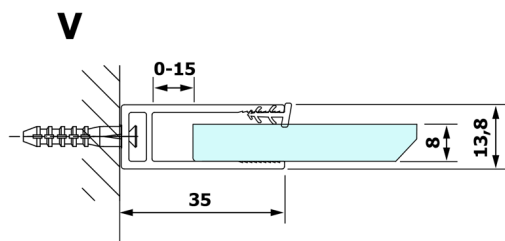

# VARIO GOLD MATT Walk-In Shower Enclosure, Nordic Glass, 1400 mm

Order code: GX1514-10

## Size

Height: 2000 mm

Depth: 1400 mm

## Technical sheet

MODEL	A
GX1570	685-700
GX1580	785-800
GX1590	885-900
GX1510	985-1000
GX1511	1085-1100
GX1512	1185-1200
GX1514	1385-1400