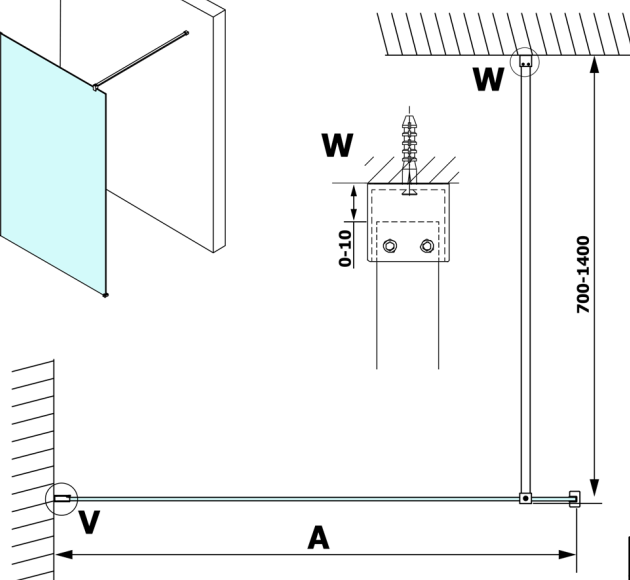

# VARIO GOLD MATT Walk-In Shower Enclosure, Nordic Glass, 1400 mm

Order code: GX1514-10

## Size

Height: 2000 mm

Depth: 1400 mm

## Technical sheet

MODEL	A
GX1570	685-700
GX1580	785-800
GX1590	885-900
GX1510	985-1000
GX1511	1085-1100
GX1512	1185-1200
GX1514	1385-1400