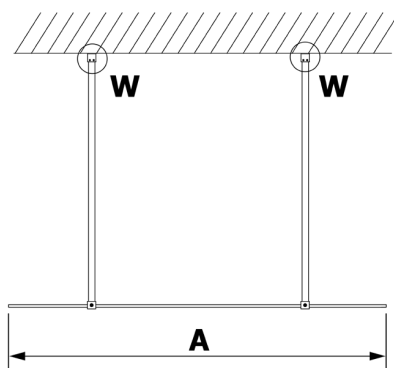

VARIO GOLD MATT Walk-In Freestanding Shower Enclosure, Nordic Glass, 1400 mm

Order code: GX1514-09

Size

Width: 1400 mm
Height: 2000 mm

Properties

Warranty: 2 years

Technical sheet

MODEL	A
GX1470	679
GX1480	779
GX1490	879
GX1410	979
GX1411	1079
GX1412	1179
GX1413	1279
GX1414	1379
GX1570	679
GX1580	779
GX1590	879
GX1510	979
GX1511	1079
GX1512	1179
GX1514	1379