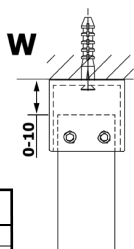

VARIO GOLD MATT Walk-In Freestanding Shower Enclosure, Nordic Glass, 1400 mm

Order code: GX1514-09

Size

Width: 1400 mm
Height: 2000 mm

Properties

Warranty: 2 years

Technical sheet

MODEL	A
GX1470	679
GX1480	779
GX1490	879
GX1410	979
GX1411	1079
GX1412	1179
GX1413	1279
GX1414	1379
GX1570	679
GX1580	779
GX1590	879
GX1510	979
GX1511	1079
GX1512	1179
GX1514	1379