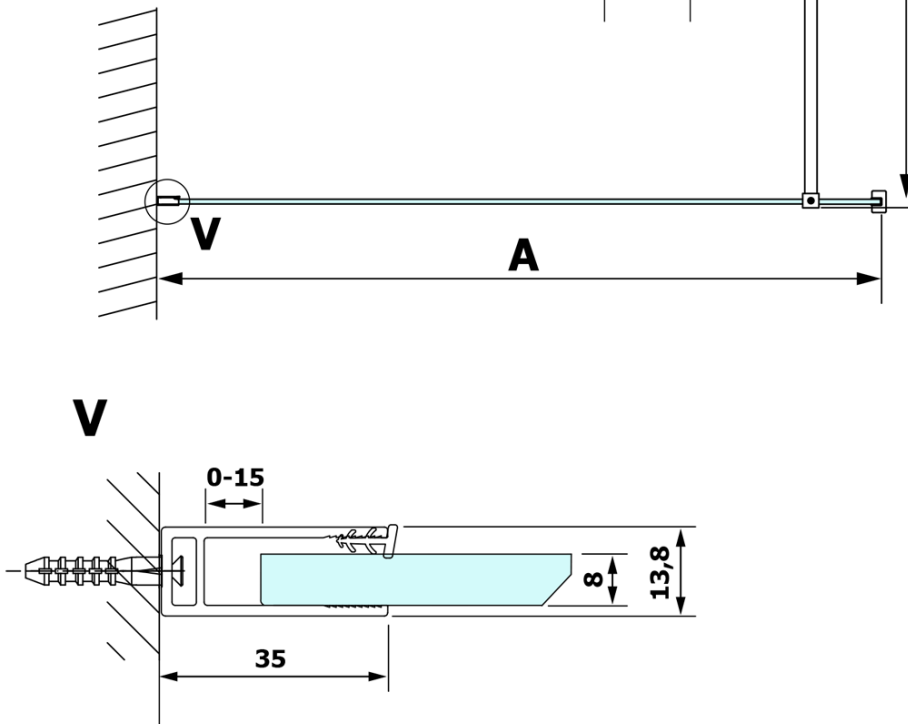

VARIO GOLD MATT Walk-In Shower Enclosure, Nordic Glass, 1200 mm

Order code: GX1512-10

Basic information

Brand: Gelco
Series: VARIO

Size

Height: 2000 mm
Depth: 1200 mm

Properties

Profile colour: Gold matt
Shape: Single-wall fixed screen
Glass colour: NORDIC glass
Glass finish: Coated glass
Glass thickness: 8 mm
Weight / Piece: 68.0 kg
Packaging: 2 Piece
Warranty: 3 years

We recommend buy

1 Piece VARIO shower screen wall support bar 1400mm, gold matt (Order code: GX2217)

VARIO GOLD MATT Walk-In Shower Enclosure, Nordic Glass, 1200 mm

Technical sheet

MODEL	A
GX1570	685-700
GX1580	785-800
GX1590	885-900
GX1510	985-1000
GX1511	1085-1100
GX1512	1185-1200
GX1514	1385-1400