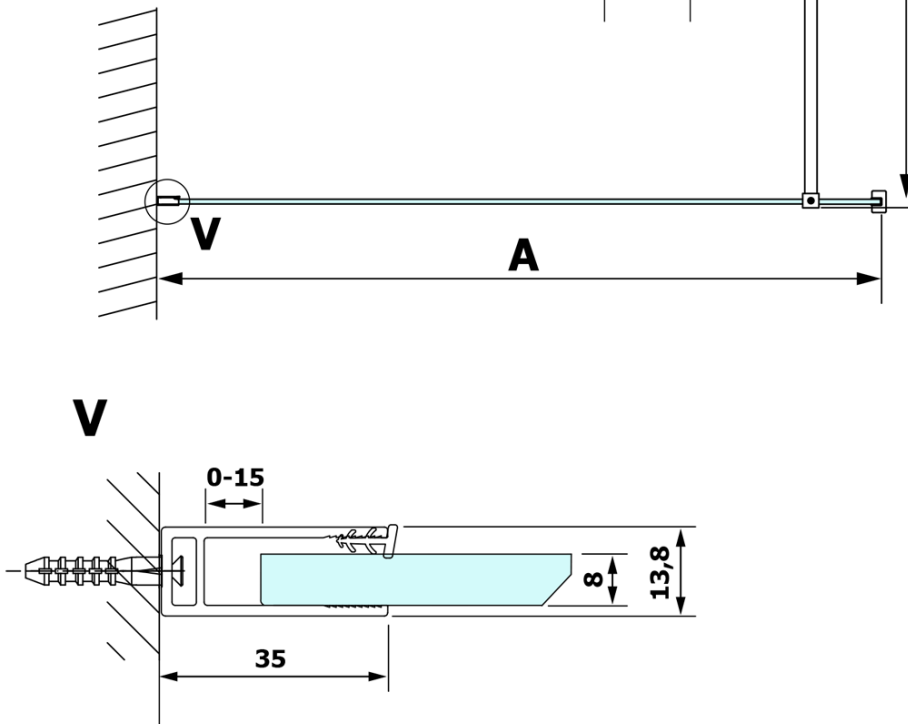

VARIO GOLD MATT Walk-In Shower Enclosure, Nordic Glass, 1200 mm

Order code: GX1512-10

Basic information

Brand: Gelco
Series: VARIO

Size

Height: 2000 mm
Depth: 1200 mm

Properties

Profile colour: Gold matt
Shape: Single-wall fixed screen
Glass colour: NORDIC glass
Glass finish: Coated glass
Glass thickness: 8 mm
Weight / Piece: 68.0 kg
Packaging: 2 Piece
Warranty: 3 years

We recommend buy

1 Piece VARIO shower screen wall support bar 1400mm, gold matt (Order code: GX2217)

VARIO GOLD MATT Walk-In Shower Enclosure, Nordic Glass, 1200 mm

Technical sheet

| MODEL | A |
|--------|-----------|
| GX1570 | 685-700 |
| GX1580 | 785-800 |
| GX1590 | 885-900 |
| GX1510 | 985-1000 |
| GX1511 | 1085-1100 |
| GX1512 | 1185-1200 |
| GX1514 | 1385-1400 |