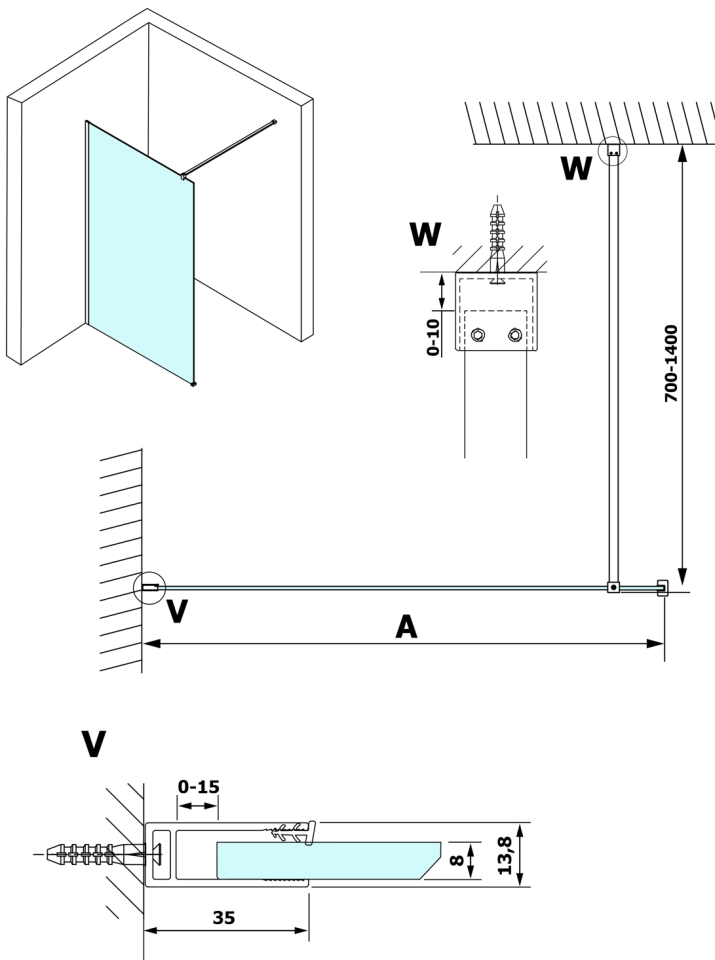

VARIO GOLD MATT Walk-In Shower Enclosure, Nordic Glass, 1200 mm

Order code: GX1512-10

Size

Height: 2000 mm

Depth: 1200 mm

Properties

Warranty: 3 years

Technical sheet

MODEL	A
GX1570	685-700
GX1580	785-800
GX1590	885-900
GX1510	985-1000
GX1511	1085-1100
GX1512	1185-1200
GX1514	1385-1400