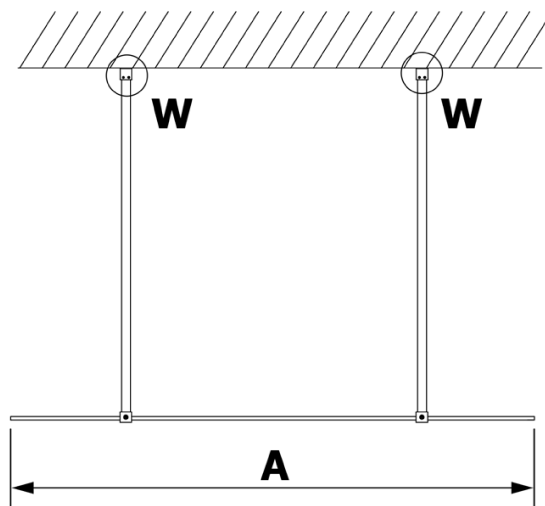

## Size

Width: 1200 mm  
Height: 2000 mm

## Properties

Profile colour: Gold matt  
Shape: Single-wall screen Walk  
Glass colour: NORDIC glass  
Glass finish: Coated glass  
Glass thickness: 8 mm  
Weight / Piece: 66.0 kg  
Packaging: 3 Piece  
Warranty: 2 years

## Technical sheet

MODEL	A
GX1470	679
GX1480	779
GX1490	879
GX1410	979
GX1411	1079
GX1412	1179
GX1413	1279
GX1414	1379
GX1570	679
GX1580	779
GX1590	879
GX1510	979
GX1511	1079
GX1512	1179
GX1514	1379