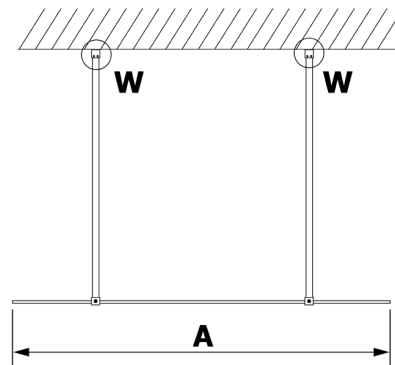

VARIO GOLD MATT Walk-In Freestanding Shower Enclosure, Nordic Glass, 1200 mm

Order code: GX1512-09

Size

Width: 1200 mm

Height: 2000 mm

Properties

Warranty: 2 years

Technical sheet

MODEL	A
GX1470	679
GX1480	779
GX1490	879
GX1410	979
GX1411	1079
GX1412	1179
GX1413	1279
GX1414	1379
GX1570	679
GX1580	779
GX1590	879
GX1510	979
GX1511	1079
GX1512	1179
GX1514	1379