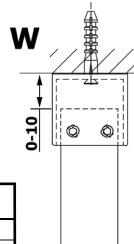

VARIO GOLD MATT Walk-In Freestanding Shower Enclosure, Nordic Glass, 1200 mm

Order code: GX1512-09

Size

Width: 1200 mm

Height: 2000 mm

Properties

Warranty: 2 years

Technical sheet

MODEL	A
GX1470	679
GX1480	779
GX1490	879
GX1410	979
GX1411	1079
GX1412	1179
GX1413	1279
GX1414	1379
GX1570	679
GX1580	779
GX1590	879
GX1510	979
GX1511	1079
GX1512	1179
GX1514	1379