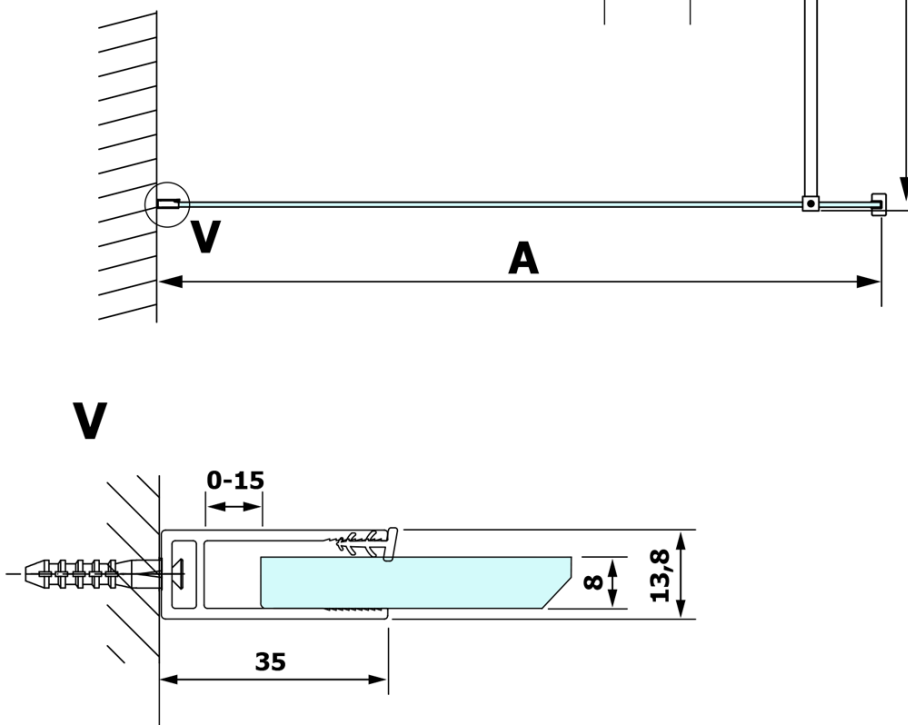

VARIO GOLD MATT Walk-In Shower Enclosure, Nordic Glass, 1100 mm

Order code: GX1511-10

Basic information

Brand: Gelco
Series: VARIO

Size

Height: 2000 mm
Depth: 1100 mm

Properties

Profile colour: Gold matt
Shape: Single-wall fixed screen
Glass colour: NORDIC glass
Glass finish: Coated glass
Glass thickness: 8 mm
Weight / Piece: 60.0 kg
Packaging: 2 Piece
Warranty: 3 years

We recommend buy

1 Piece VARIO shower screen wall support bar 1400mm, gold matt (Order code: GX2217)

VARIO GOLD MATT Walk-In Shower Enclosure, Nordic Glass, 1100 mm

Technical sheet

MODEL	A
GX1570	685-700
GX1580	785-800
GX1590	885-900
GX1510	985-1000
GX1511	1085-1100
GX1512	1185-1200
GX1514	1385-1400