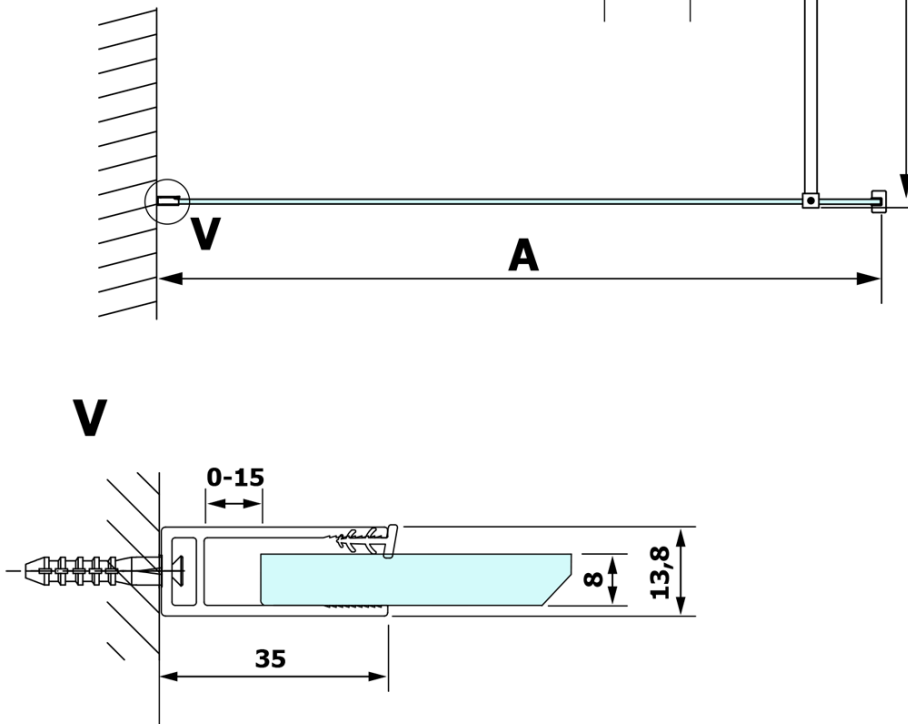

VARIO GOLD MATT Walk-In Shower Enclosure, Nordic Glass, 1000 mm

Order code: GX1510-10

Basic information

Brand: Gelco
Series: VARIO

Size

Height: 2000 mm
Depth: 1000 mm

Properties

Profile colour: Gold matt
Shape: Single-wall fixed screen
Glass colour: NORDIC glass
Glass finish: Coated glass
Glass thickness: 8 mm
Weight / Piece: 47.0 kg
Packaging: 2 Piece
Warranty: 3 years

VARIO GOLD MATT Walk-In Shower Enclosure, Nordic Glass, 1000 mm

Technical sheet

MODEL	A
GX1570	685-700
GX1580	785-800
GX1590	885-900
GX1510	985-1000
GX1511	1085-1100
GX1512	1185-1200
GX1514	1385-1400

VARIO GOLD MATT Walk-In Shower Enclosure, Nordic Glass, 1000 mm

MODEL	A
GX1570	685-700
GX1580	785-800
GX1590	885-900
GX1510	985-1000