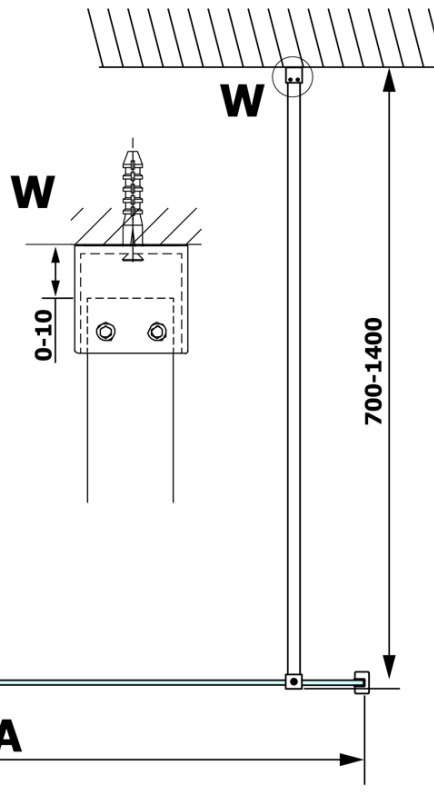

VARIO GOLD MATT Walk-In Shower Enclosure, Nordic Glass, 1000 mm

Order code: GX1510-10

Basic information

Brand: Gelco
Series: VARIO

Size

Height: 2000 mm
Depth: 1000 mm

Properties

Profile colour: Gold matt
Shape: Single-wall fixed screen
Glass colour: NORDIC glass
Glass finish: Coated glass
Glass thickness: 8 mm
Weight / Piece: 47.0 kg
Packaging: 2 Piece
Warranty: 3 years

VARIO GOLD MATT Walk-In Shower Enclosure, Nordic Glass, 1000 mm

Technical sheet

MODEL	A
GX1570	685-700
GX1580	785-800
GX1590	885-900
GX1510	985-1000
GX1511	1085-1100
GX1512	1185-1200
GX1514	1385-1400

VARIO GOLD MATT Walk-In Shower Enclosure, Nordic Glass, 1000 mm

MODEL	A
GX1570	685-700
GX1580	785-800
GX1590	885-900
GX1510	985-1000