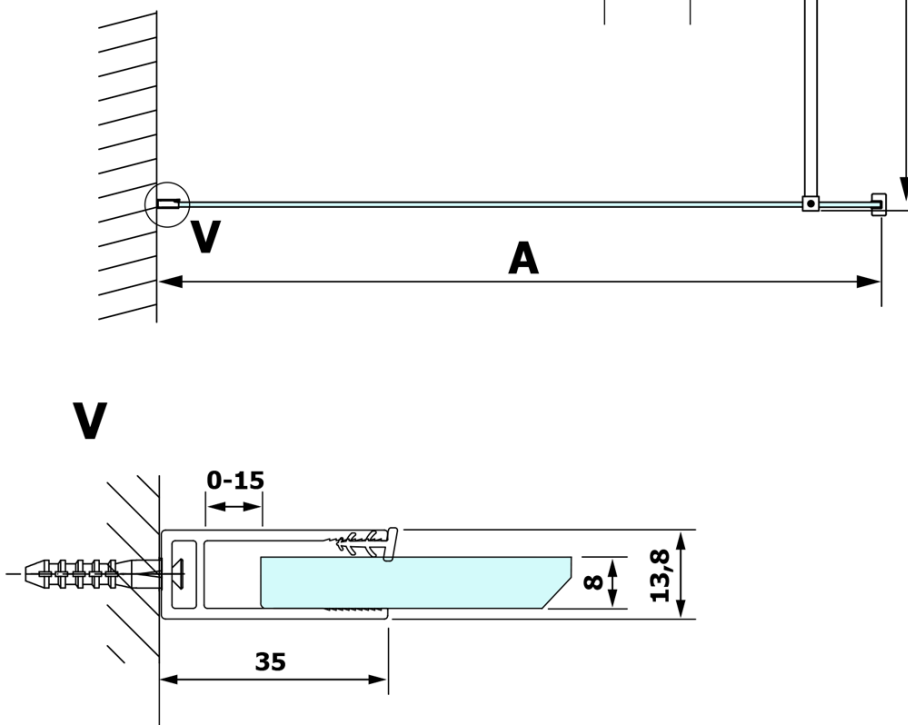

VARIO GOLD MATT Walk-In Shower Enclosure, Nordic Glass, 1000 mm

Order code: GX1510-10

Basic information

Brand: Gelco
Series: VARIO

Size

Height: 2000 mm
Depth: 1000 mm

Properties

Profile colour: Gold matt
Shape: Single-wall fixed screen
Glass colour: NORDIC glass
Glass finish: Coated glass
Glass thickness: 8 mm
Weight / Piece: 47.0 kg
Packaging: 2 Piece
Warranty: 3 years

VARIO GOLD MATT Walk-In Shower Enclosure, Nordic Glass, 1000 mm

Technical sheet

MODEL	A
GX1570	685-700
GX1580	785-800
GX1590	885-900
GX1510	985-1000
GX1511	1085-1100
GX1512	1185-1200
GX1514	1385-1400

VARIO GOLD MATT Walk-In Shower Enclosure, Nordic Glass, 1000 mm

MODEL	A
GX1570	685-700
GX1580	785-800
GX1590	885-900
GX1510	985-1000