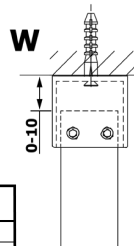

VARIO GOLD MATT Walk-In Freestanding Shower Enclosure, Nordic Glass, 1100 mm

Order code: GX1511-09

Size

Width: 1100 mm

Height: 2000 mm

Properties

Warranty: 2 years

Technical sheet

MODEL	A
GX1470	679
GX1480	779
GX1490	879
GX1410	979
GX1411	1079
GX1412	1179
GX1413	1279
GX1414	1379
GX1570	679
GX1580	779
GX1590	879
GX1510	979
GX1511	1079
GX1512	1179
GX1514	1379