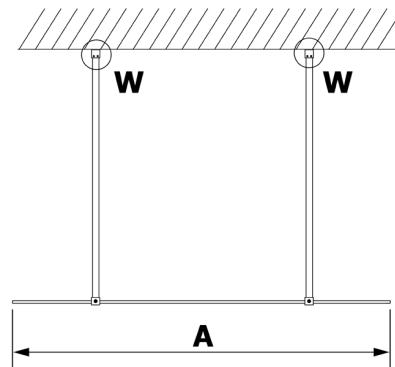

VARIO GOLD MATT Walk-In Freestanding Shower Enclosure, Nordic Glass, 1100 mm

Order code: GX1511-09

Size

Width: 1100 mm

Height: 2000 mm

Properties

Warranty: 2 years

Technical sheet

MODEL	A
GX1470	679
GX1480	779
GX1490	879
GX1410	979
GX1411	1079
GX1412	1179
GX1413	1279
GX1414	1379
GX1570	679
GX1580	779
GX1590	879
GX1510	979
GX1511	1079
GX1512	1179
GX1514	1379