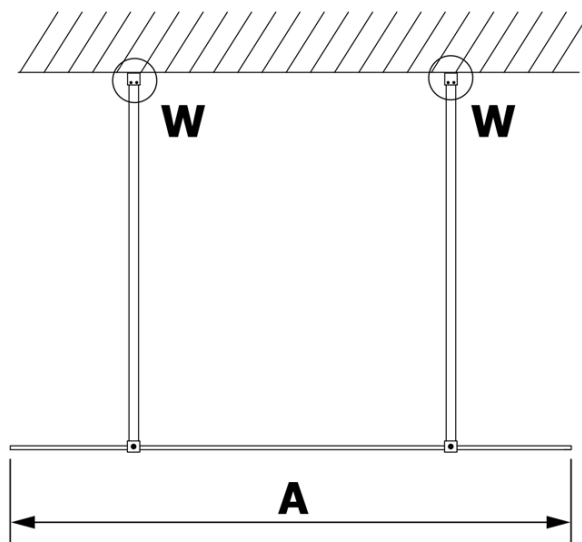

VARIO GOLD MATT One-piece shower glass panel, freestanding, matt glass, 900 mm

Order code: GX1490-02

Basic information

Brand: Gelco
Series: VARIO

Size

Width: 900 mm
Height: 2000 mm

Properties

Profile colour: Gold matt
Shape: Single-wall screen Walk
Glass colour: Matte glass
Glass finish: Coated glass
Glass thickness: 8 mm
Weight / Piece: 42.0 kg
Packaging: 3 Piece
Warranty: 3 years

**VARIO GOLD MATT One-piece shower glass panel,
freestanding, matt glass, 900 mm**

Technical sheet

MODEL	A
GX1470	679
GX1480	779
GX1490	879
GX1410	979
GX1411	1079
GX1412	1179
GX1413	1279
GX1414	1379