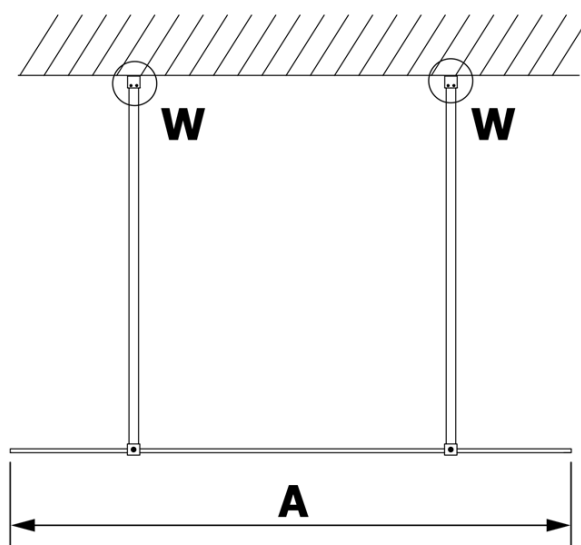

VARIO GOLD MATT One-piece shower glass panel, freestanding, matt glass, 900 mm

Order code: GX1490-02

Basic information

Brand: Gelco
Series: VARIO

Size

Width: 900 mm
Height: 2000 mm

Properties

Profile colour: Gold matt
Shape: Single-wall screen Walk
Glass colour: Matte glass
Glass finish: Coated glass
Glass thickness: 8 mm
Weight / Piece: 42.0 kg
Packaging: 3 Piece
Warranty: 3 years

**VARIO GOLD MATT One-piece shower glass panel,
freestanding, matt glass, 900 mm**

Technical sheet

MODEL	A
GX1470	679
GX1480	779
GX1490	879
GX1410	979
GX1411	1079
GX1412	1179
GX1413	1279
GX1414	1379