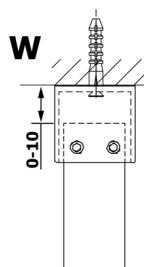

**VARIO GOLD MATT One-piece shower glass panel,
freestanding, matt glass, 900 mm**

Order code: GX1490-02

Size

Width: 900 mm
Height: 2000 mm

Properties

Warranty: 3 years

Technical sheet

MODEL	A
GX1470	679
GX1480	779
GX1490	879
GX1410	979
GX1411	1079
GX1412	1179
GX1413	1279
GX1414	1379