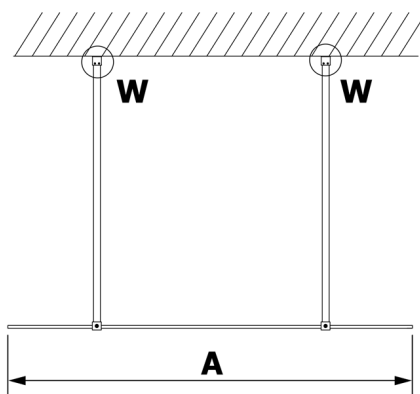

**VARIO GOLD MATT One-piece shower glass panel,
freestanding, matt glass, 900 mm**

Order code: GX1490-02

Size

Width: 900 mm
Height: 2000 mm

Properties

Warranty: 3 years

Technical sheet

MODEL	A
GX1470	679
GX1480	779
GX1490	879
GX1410	979
GX1411	1079
GX1412	1179
GX1413	1279
GX1414	1379