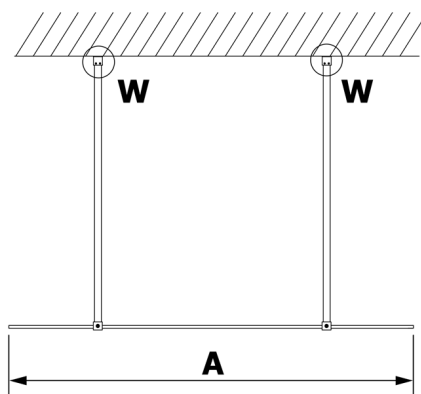

VARIO GOLD MATT One-piece shower glass panel, freestanding, matt glass, 900 mm

Order code: GX1490-02

Size

Width: 900 mm
Height: 2000 mm

Properties

Warranty: 3 years

Technical sheet

MODEL	A
GX1470	679
GX1480	779
GX1490	879
GX1410	979
GX1411	1079
GX1412	1179
GX1413	1279
GX1414	1379