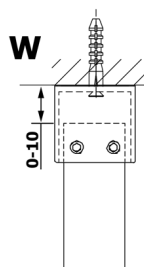

VARIO GOLD MATT One-piece shower glass panel, freestanding, matt glass, 900 mm

Order code: GX1490-02

Size

Width: 900 mm
Height: 2000 mm

Properties

Warranty: 3 years

Technical sheet

MODEL	A
GX1470	679
GX1480	779
GX1490	879
GX1410	979
GX1411	1079
GX1412	1179
GX1413	1279
GX1414	1379