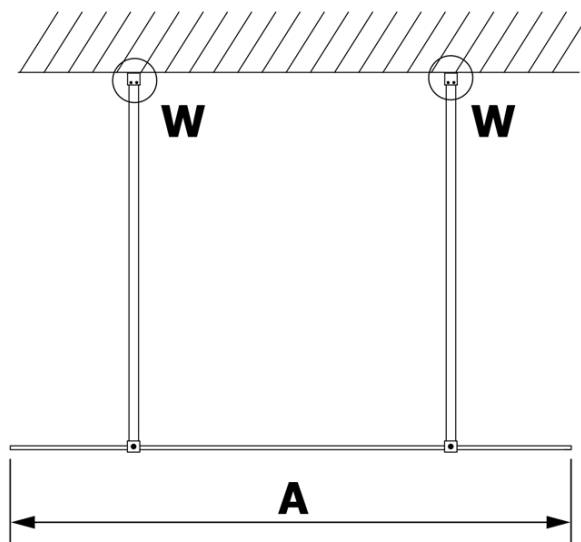

VARIO GOLD MATT One-piece shower glass panel, freestanding, matt glass, 800 mm

Order code: GX1480-02

Basic information

Brand: Gelco
Series: VARIO

Size

Width: 800 mm
Height: 2000 mm

Properties

Profile colour: Gold matt
Shape: Single-wall screen Walk
Glass colour: Matte glass
Glass finish: Coated glass
Glass thickness: 8 mm
Weight / Piece: 34.0 kg
Packaging: 3 Piece
Warranty: 3 years

**VARIO GOLD MATT One-piece shower glass panel,
freestanding, matt glass, 800 mm**

Technical sheet

MODEL	A
GX1470	679
GX1480	779
GX1490	879
GX1410	979
GX1411	1079
GX1412	1179
GX1413	1279
GX1414	1379