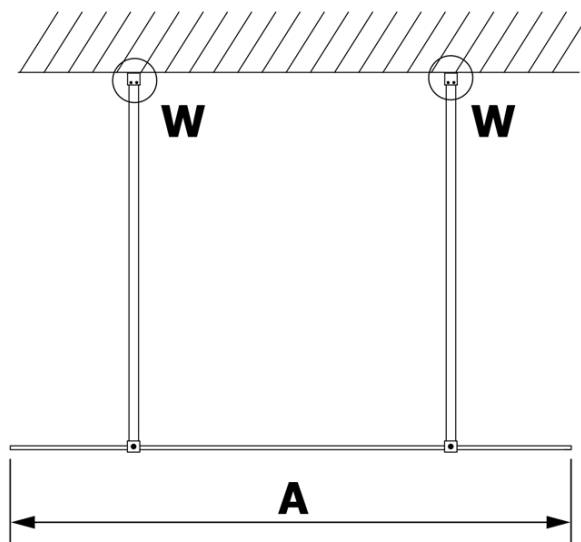

## VARIO GOLD MATT One-piece shower glass panel, freestanding, matt glass, 800 mm

Order code: GX1480-02

### Size

Width: 800 mm  
Height: 2000 mm

**VARIO GOLD MATT One-piece shower glass panel,  
freestanding, matt glass, 800 mm**

**Technical sheet**

<b>MODEL</b>	<b>A</b>
GX1470	679
GX1480	779
GX1490	879
GX1410	979
GX1411	1079
GX1412	1179
GX1413	1279
GX1414	1379