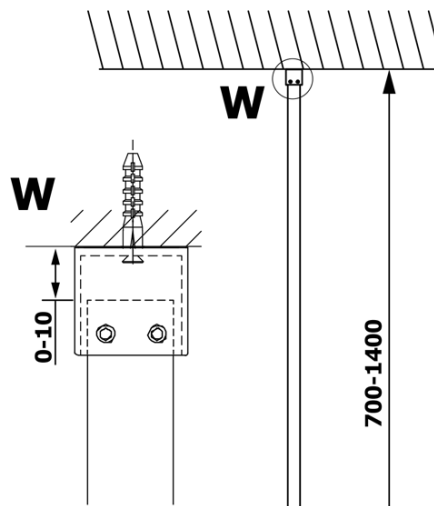

VARIO GOLD MATT One-piece shower glass panel, wall-mount, matt glass, 800 mm

Order code: GX1480-01

Basic information

Brand: Gelco
Series: VARIO

Size

Height: 2000 mm
Depth: 800 mm

Properties

Profile colour: Gold matt
Shape: Single-wall fixed screen
Glass colour: Matte glass
Glass finish: Coated glass
Glass thickness: 8 mm
Weight / Piece: 36.0 kg
Packaging: 2 Piece
Warranty: 3 years

VARIO GOLD MATT One-piece shower glass panel, wall-mount, matt glass, 800 mm

Technical sheet

MODEL	A
GX1470	685-700
GX1480	785-800
GX1490	885-900
GX1410	985-1000
GX1411	1085-1100
GX1412	1185-1200
GX1413	1285-1300
GX1414	1385-1400

VARIO GOLD MATT One-piece shower glass panel, wall-mount, matt glass, 800 mm

MODEL	A
GX1470	685-700
GX1480	785-800
GX1490	885-900
GX1410	985-1000