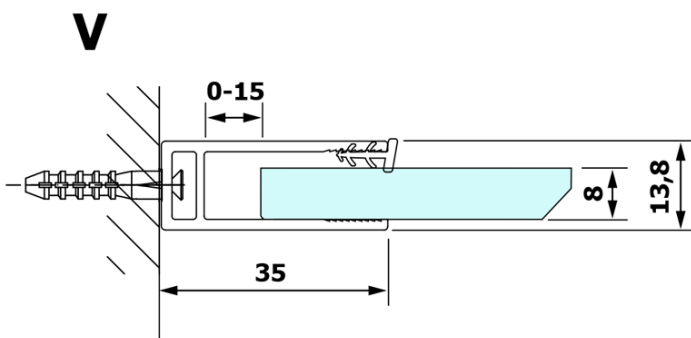

VARIO GOLD MATT One-piece shower glass panel, wall-mount, matt glass, 800 mm

Order code: GX1480-01

Basic information

Brand: Gelco
Series: VARIO

Size

Height: 2000 mm
Depth: 800 mm

Properties

Profile colour: Gold matt
Shape: Single-wall fixed screen
Glass colour: Matte glass
Glass finish: Coated glass
Glass thickness: 8 mm
Weight / Piece: 36.0 kg
Packaging: 2 Piece
Warranty: 3 years

VARIO GOLD MATT One-piece shower glass panel, wall-mount, matt glass, 800 mm

Technical sheet

MODEL	A
GX1470	685-700
GX1480	785-800
GX1490	885-900
GX1410	985-1000
GX1411	1085-1100
GX1412	1185-1200
GX1413	1285-1300
GX1414	1385-1400

VARIO GOLD MATT One-piece shower glass panel, wall-mount, matt glass, 800 mm

MODEL	A
GX1470	685-700
GX1480	785-800
GX1490	885-900
GX1410	985-1000