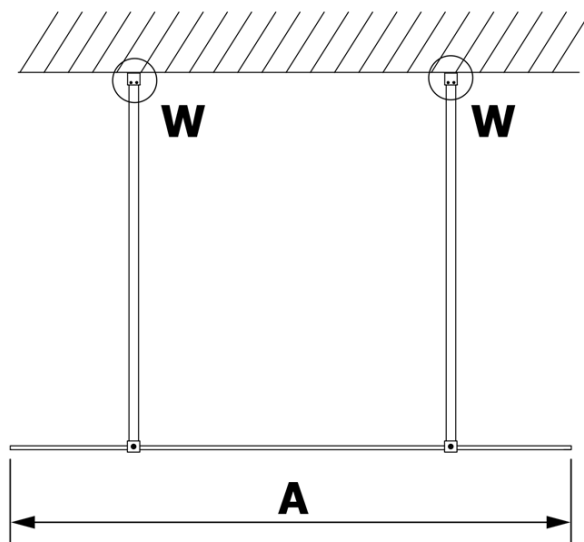

VARIO GOLD MATT One-piece shower glass panel, freestanding, matt glass, 700 mm

Order code: GX1470-02

Basic information

Brand: Gelco
Series: VARIO

Size

Width: 700 mm
Height: 2000 mm

Properties

Profile colour: Gold matt
Shape: Single-wall screen Walk
Glass colour: Matte glass
Glass finish: Coated glass
Glass thickness: 8 mm
Weight / Piece: 29.0 kg
Packaging: 3 Piece
Warranty: 3 years

**VARIO GOLD MATT One-piece shower glass panel,
freestanding, matt glass, 700 mm**

Technical sheet

MODEL	A
GX1470	679
GX1480	779
GX1490	879
GX1410	979
GX1411	1079
GX1412	1179
GX1413	1279
GX1414	1379