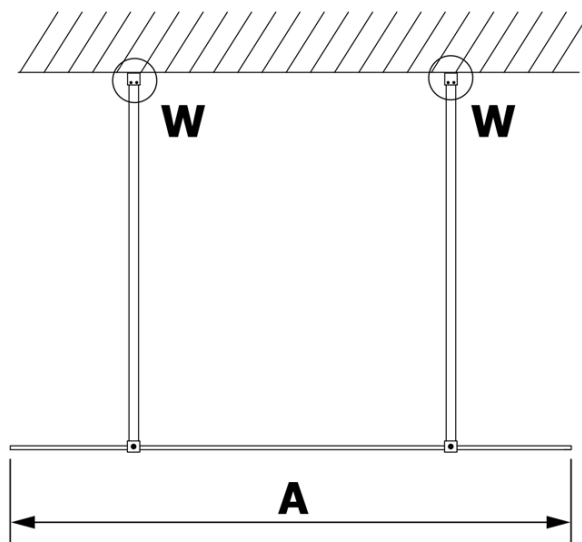

## Size

Width: 700 mm  
Height: 2000 mm

## Properties

Profile colour: Gold matt  
Shape: Single-wall screen Walk  
Glass colour: Matte glass  
Glass finish: Coated glass  
Glass thickness: 8 mm  
Weight / Piece: 29.0 kg  
Packaging: 3 Piece  
Warranty: 3 years

**VARIO GOLD MATT One-piece shower glass panel,  
freestanding, matt glass, 700 mm**

**Technical sheet**

<b>MODEL</b>	<b>A</b>
GX1470	679
GX1480	779
GX1490	879
GX1410	979
GX1411	1079
GX1412	1179
GX1413	1279
GX1414	1379