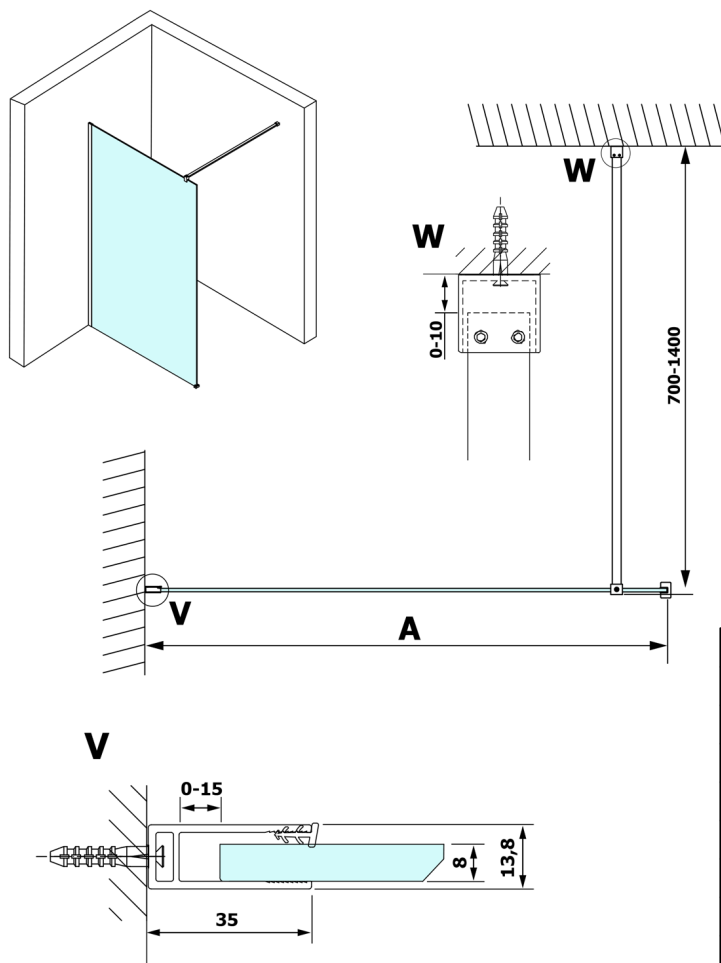

VARIO GOLD MATT One-piece shower glass panel, wall-mount, matt glass, 700 mm

Order code: GX1470-01

Size

Height: 2000 mm

Depth: 700 mm

Properties

Warranty: 3 years

Technical sheet

MODEL	A
GX1470	685-700
GX1480	785-800
GX1490	885-900
GX1410	985-1000
GX1411	1085-1100
GX1412	1185-1200
GX1413	1285-1300
GX1414	1385-1400

VARIO GOLD MATT One-piece shower glass panel, wall-mount, matt glass, 700 mm

MODEL	A
GX1470	685-700
GX1480	785-800
GX1490	885-900
GX1410	985-1000