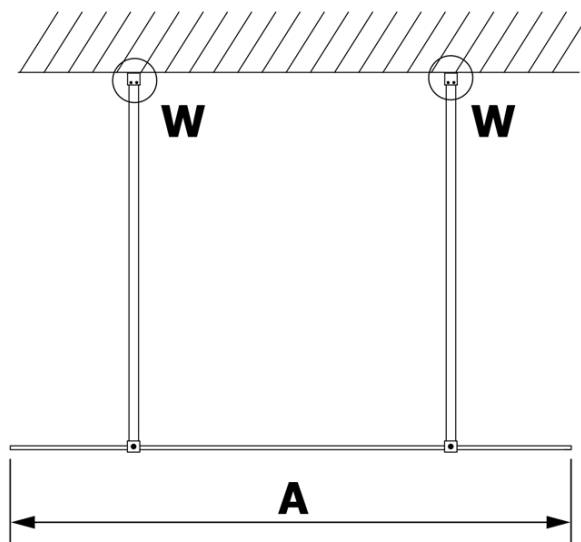

VARIO GOLD MATT One-piece shower glass panel, freestanding, matt glass, 1400 mm

Order code: GX1414-02

Basic information

Brand: Gelco
Series: VARIO

Size

Width: 1400 mm
Height: 2000 mm

Properties

Profile colour: Gold matt
Shape: Single-wall screen Walk
Glass colour: Matte glass
Glass finish: Coated glass
Glass thickness: 8 mm
Weight / Piece: 73.0 kg
Packaging: 3 Piece
Warranty: 3 years

**VARIO GOLD MATT One-piece shower glass panel,
freestanding, matt glass, 1400 mm**

Technical sheet

MODEL	A
GX1470	679
GX1480	779
GX1490	879
GX1410	979
GX1411	1079
GX1412	1179
GX1413	1279
GX1414	1379