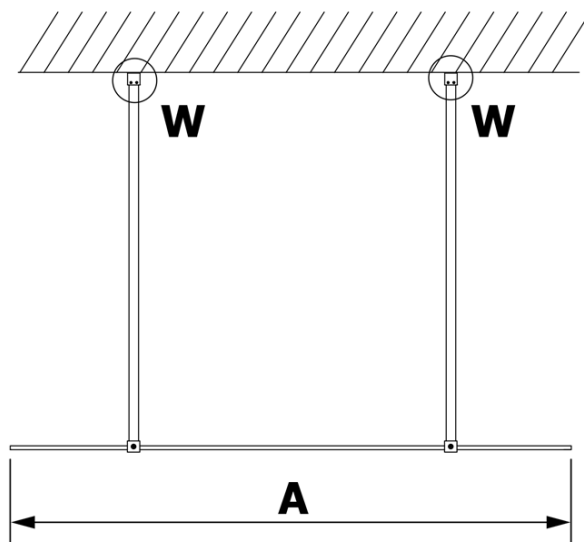

VARIO GOLD MATT One-piece shower glass panel, freestanding, matt glass, 1400 mm

Order code: GX1414-02

Basic information

Brand: Gelco
Series: VARIO

Size

Width: 1400 mm
Height: 2000 mm

Properties

Profile colour: Gold matt
Shape: Single-wall screen Walk
Glass colour: Matte glass
Glass finish: Coated glass
Glass thickness: 8 mm
Weight / Piece: 73.0 kg
Packaging: 3 Piece
Warranty: 3 years

**VARIO GOLD MATT One-piece shower glass panel,
freestanding, matt glass, 1400 mm**

Technical sheet

MODEL	A
GX1470	679
GX1480	779
GX1490	879
GX1410	979
GX1411	1079
GX1412	1179
GX1413	1279
GX1414	1379