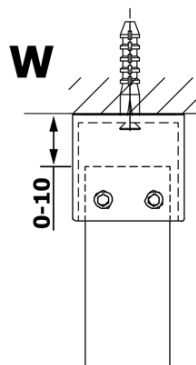

VARIO GOLD MATT One-piece shower glass panel, freestanding, matt glass, 1400 mm

Order code: GX1414-02

Basic information

Brand: Gelco
Series: VARIO

Size

Width: 1400 mm
Height: 2000 mm

Properties

Profile colour: Gold matt
Shape: Single-wall screen Walk
Glass colour: Matte glass
Glass finish: Coated glass
Glass thickness: 8 mm
Weight / Piece: 73.0 kg
Packaging: 3 Piece
Warranty: 3 years

**VARIO GOLD MATT One-piece shower glass panel,
freestanding, matt glass, 1400 mm**

Technical sheet

MODEL	A
GX1470	679
GX1480	779
GX1490	879
GX1410	979
GX1411	1079
GX1412	1179
GX1413	1279
GX1414	1379