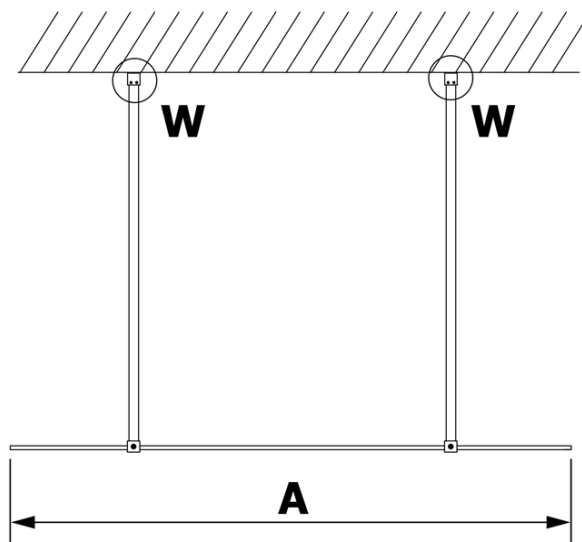

# VARIO GOLD MATT One-piece shower glass panel, freestanding, matt glass, 1400 mm

Order code: GX1414-02

## Size

Width: 1400 mm  
Height: 2000 mm

## Properties

Profile colour: Gold matt  
Shape: Single-wall screen Walk  
Glass colour: Matte glass  
Glass finish: Coated glass  
Glass thickness: 8 mm  
Weight / Piece: 73.0 kg  
Packaging: 3 Piece  
Warranty: 3 years

**VARIO GOLD MATT One-piece shower glass panel,  
freestanding, matt glass, 1400 mm**

**Technical sheet**

<b>MODEL</b>	<b>A</b>
GX1470	679
GX1480	779
GX1490	879
GX1410	979
GX1411	1079
GX1412	1179
GX1413	1279
GX1414	1379