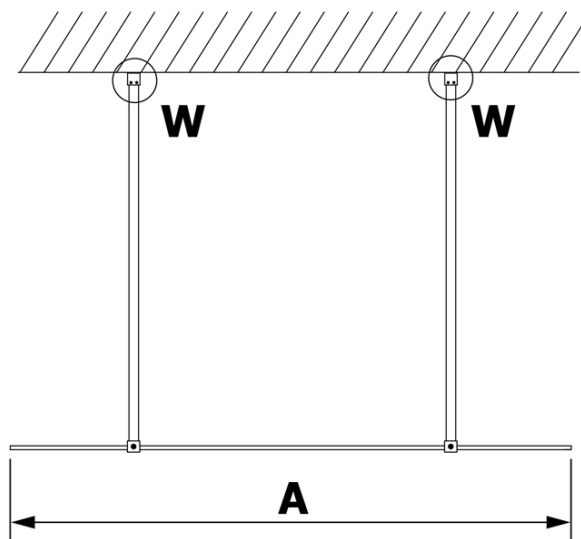

VARIO GOLD MATT One-piece shower glass panel, freestanding, matt glass, 1400 mm

Order code: GX1414-02

Basic information

Brand: Gelco
Series: VARIO

Size

Width: 1400 mm
Height: 2000 mm

Properties

Profile colour: Gold matt
Shape: Single-wall screen Walk
Glass colour: Matte glass
Glass finish: Coated glass
Glass thickness: 8 mm
Weight / Piece: 73.0 kg
Packaging: 3 Piece
Warranty: 3 years

**VARIO GOLD MATT One-piece shower glass panel,
freestanding, matt glass, 1400 mm**

Technical sheet

MODEL	A
GX1470	679
GX1480	779
GX1490	879
GX1410	979
GX1411	1079
GX1412	1179
GX1413	1279
GX1414	1379