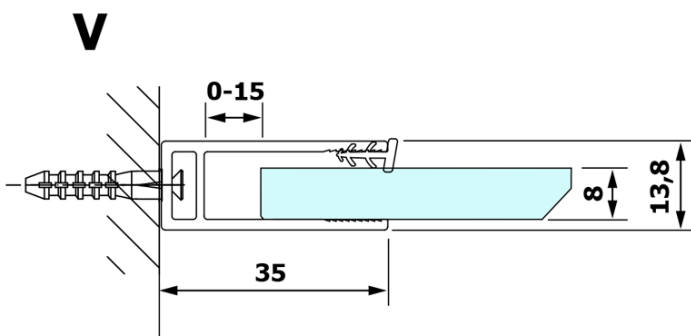

VARIO GOLD MATT One-piece shower glass panel, wall-mount, matt glass, 1400 mm

Technical sheet

MODEL	A
GX1470	685-700
GX1480	785-800
GX1490	885-900
GX1410	985-1000
GX1411	1085-1100
GX1412	1185-1200
GX1413	1285-1300
GX1414	1385-1400