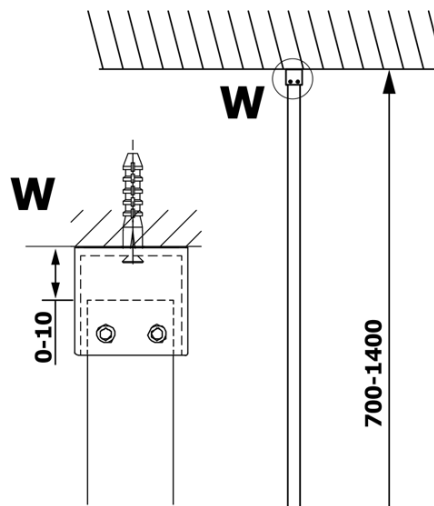

### Size

Height: 2000 mm  
Depth: 1400 mm

### We recommend buy

1 Piece VARIO shower screen wall support bar 1400mm, gold matt (Order code: GX2217)

**VARIO GOLD MATT One-piece shower glass panel, wall-mount, matt glass, 1400 mm**

**Technical sheet**