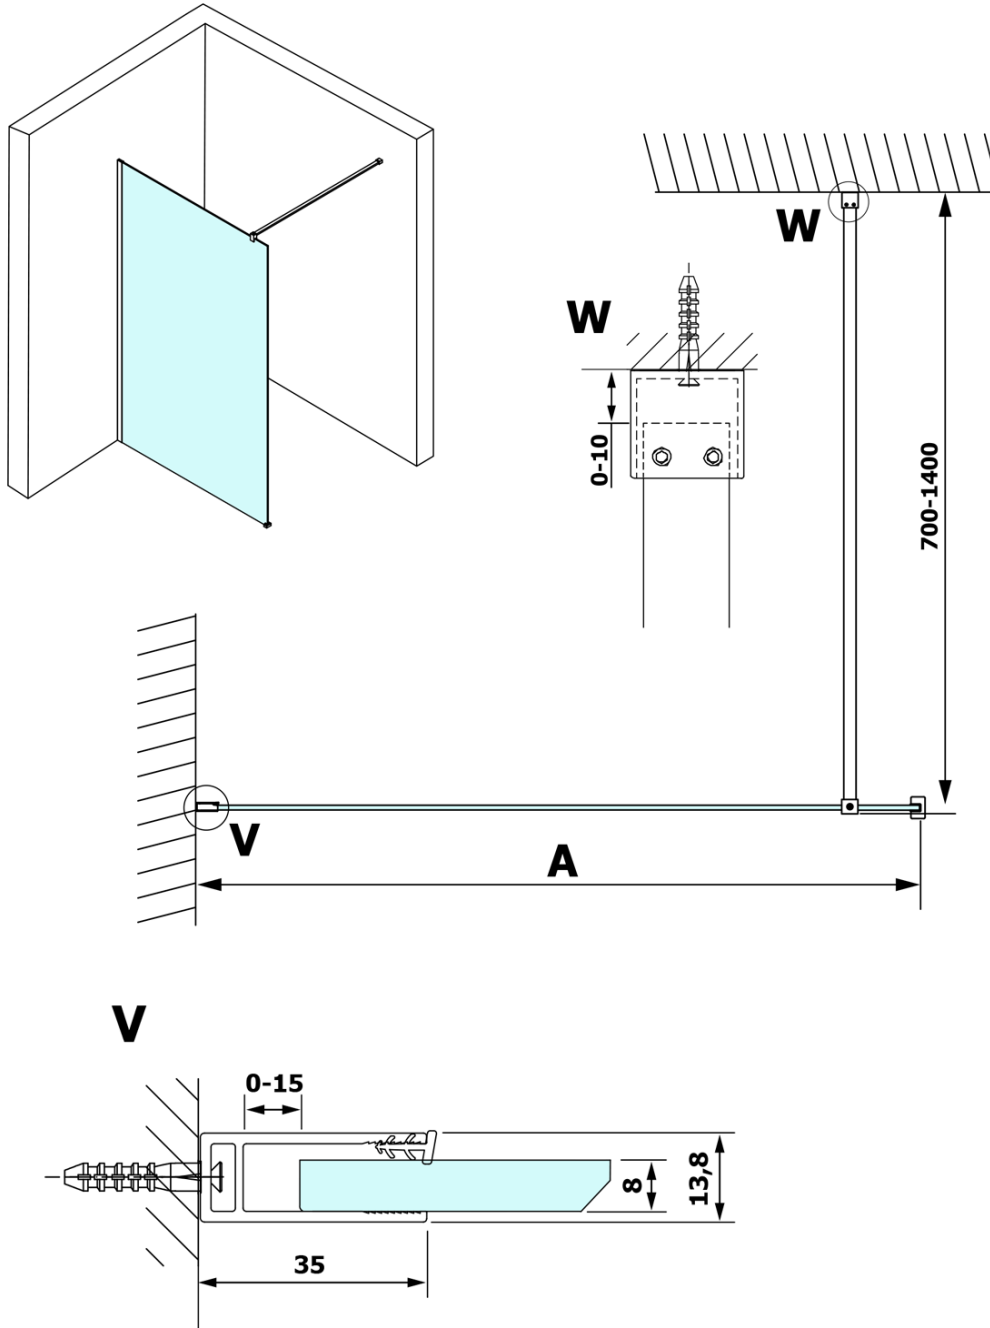

# VARIO GOLD MATT One-piece shower glass panel, wall-mount, matt glass, 1400 mm

Order code: GX1414-01

## Size

Height: 2000 mm  
Depth: 1400 mm

## Properties

Profile colour: Gold matt  
Shape: Single-wall fixed screen  
Glass colour: Matte glass  
Glass finish: Coated glass  
Glass thickness: 8 mm  
Weight / Piece: 75.0 kg  
Packaging: 2 Piece  
Warranty: 3 years

**VARIO GOLD MATT One-piece shower glass panel, wall-mount, matt glass, 1400 mm**

**Technical sheet**

MODEL	A
GX1470	685-700
GX1480	785-800
GX1490	885-900
GX1410	985-1000
GX1411	1085-1100
GX1412	1185-1200
GX1413	1285-1300
GX1414	1385-1400