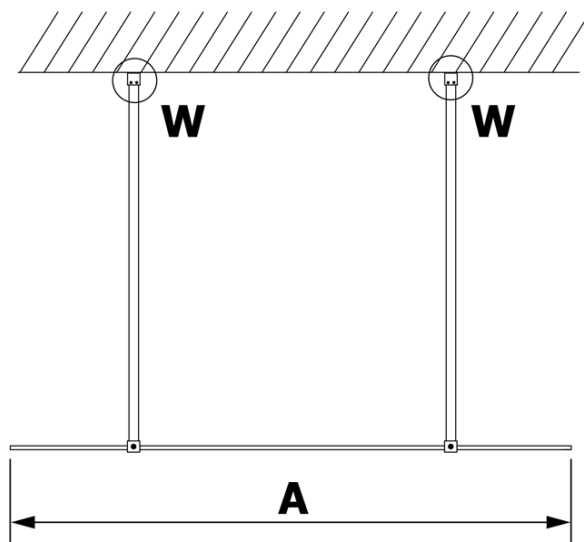

VARIO GOLD MATT One-piece shower glass panel, freestanding, matt glass, 1300 mm

Order code: GX1413-02

Basic information

Brand: Gelco
Series: VARIO

Size

Width: 1300 mm
Height: 2000 mm

Properties

Profile colour: Gold matt
Shape: Single-wall screen Walk
Glass colour: Matte glass
Glass finish: Coated glass
Glass thickness: 8 mm
Weight / Piece: 68.0 kg
Packaging: 3 Piece
Warranty: 3 years

**VARIO GOLD MATT One-piece shower glass panel,
freestanding, matt glass, 1300 mm**

Technical sheet

MODEL	A
GX1470	679
GX1480	779
GX1490	879
GX1410	979
GX1411	1079
GX1412	1179
GX1413	1279
GX1414	1379