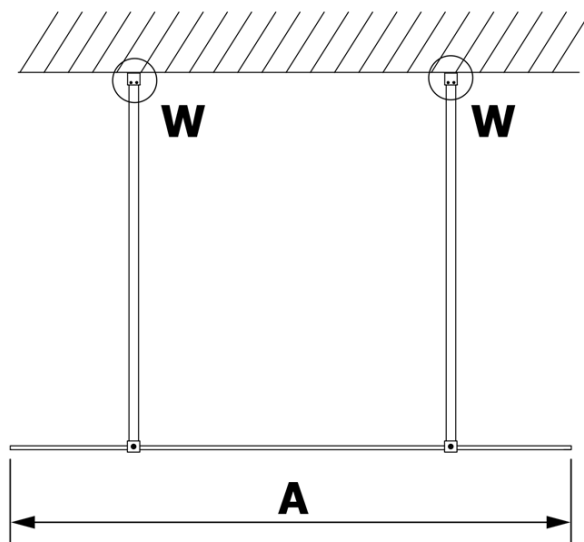

## Size

Width: 1300 mm  
Height: 2000 mm

## Properties

Profile colour: Gold matt  
Shape: Single-wall screen Walk  
Glass colour: Matte glass  
Glass finish: Coated glass  
Glass thickness: 8 mm  
Weight / Piece: 68.0 kg  
Packaging: 3 Piece  
Warranty: 3 years

**VARIO GOLD MATT One-piece shower glass panel,  
freestanding, matt glass, 1300 mm**

**Technical sheet**

<b>MODEL</b>	<b>A</b>
GX1470	679
GX1480	779
GX1490	879
GX1410	979
GX1411	1079
GX1412	1179
GX1413	1279
GX1414	1379