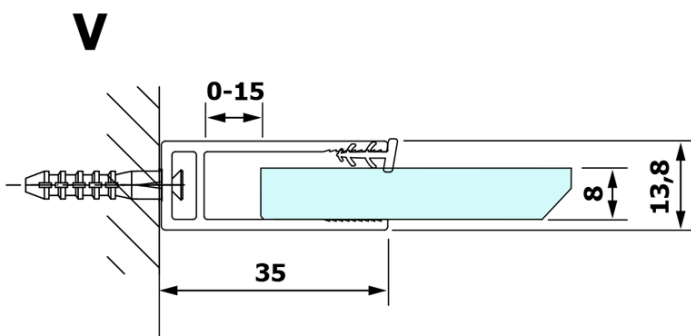

VARIO GOLD MATT One-piece shower glass panel, wall-mount, matt glass, 1300 mm

Order code: GX1413-01

Basic information

Brand: Gelco
Series: VARIO

Size

Height: 2000 mm
Depth: 1300 mm

Properties

Profile colour: Gold matt
Shape: Single-wall fixed screen
Glass colour: Matte glass
Glass finish: Coated glass
Glass thickness: 8 mm
Weight / Piece: 70.0 kg
Packaging: 2 Piece
Warranty: 3 years

We recommend buy

1 Piece VARIO shower screen wall support bar 1400mm, gold matt (Order code: GX2217)

VARIO GOLD MATT One-piece shower glass panel, wall-mount, matt glass, 1300 mm

Technical sheet

MODEL	A
GX1470	685-700
GX1480	785-800
GX1490	885-900
GX1410	985-1000
GX1411	1085-1100
GX1412	1185-1200
GX1413	1285-1300
GX1414	1385-1400