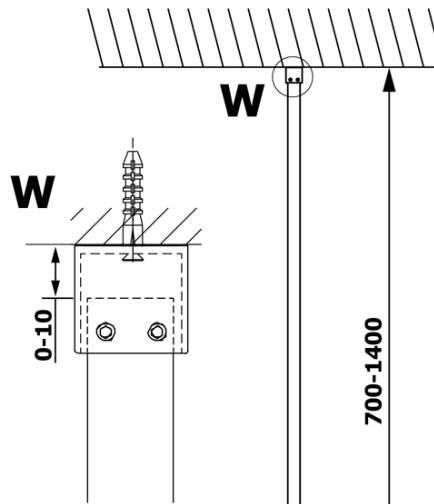

VARIO GOLD MATT One-piece shower glass panel, wall-mount, matt glass, 1300 mm

Order code: GX1413-01

Basic information

Brand: Gelco
Series: VARIO

Size

Height: 2000 mm
Depth: 1300 mm

Properties

Profile colour: Gold matt
Shape: Single-wall fixed screen
Glass colour: Matte glass
Glass finish: Coated glass
Glass thickness: 8 mm
Weight / Piece: 70.0 kg
Packaging: 2 Piece
Warranty: 3 years

We recommend buy

1 Piece VARIO shower screen wall support bar 1400mm, gold matt (Order code: GX2217)

VARIO GOLD MATT One-piece shower glass panel, wall-mount, matt glass, 1300 mm

Technical sheet

MODEL	A
GX1470	685-700
GX1480	785-800
GX1490	885-900
GX1410	985-1000
GX1411	1085-1100
GX1412	1185-1200
GX1413	1285-1300
GX1414	1385-1400