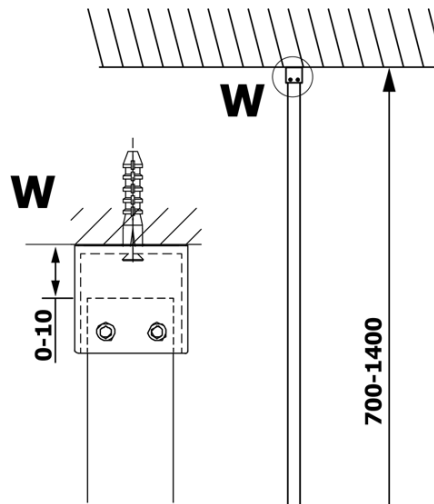

### Size

Height: 2000 mm  
Depth: 1300 mm

### We recommend buy

1 Piece VARIO shower screen wall support bar 1400mm, gold matt (Order code: GX2217)

**VARIO GOLD MATT One-piece shower glass panel, wall-mount, matt glass, 1300 mm**

**Technical sheet**