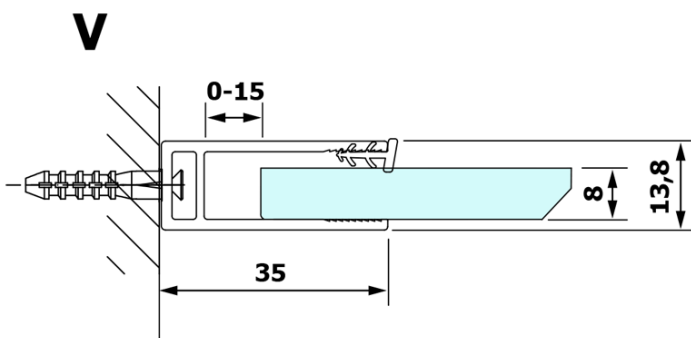

### Size

Height: 2000 mm  
Depth: 1300 mm

### Properties

Profile colour: Gold matt  
Shape: Single-wall fixed screen  
Glass colour: Matte glass  
Glass finish: Coated glass  
Glass thickness: 8 mm  
Weight / Piece: 70.0 kg  
Packaging: 2 Piece  
Warranty: 3 years

### We recommend buy

1 Piece VARIO shower screen wall support bar 1400mm, gold matt (Order code: GX2217)

**VARIO GOLD MATT One-piece shower glass panel, wall-mount, matt glass, 1300 mm**

**Technical sheet**