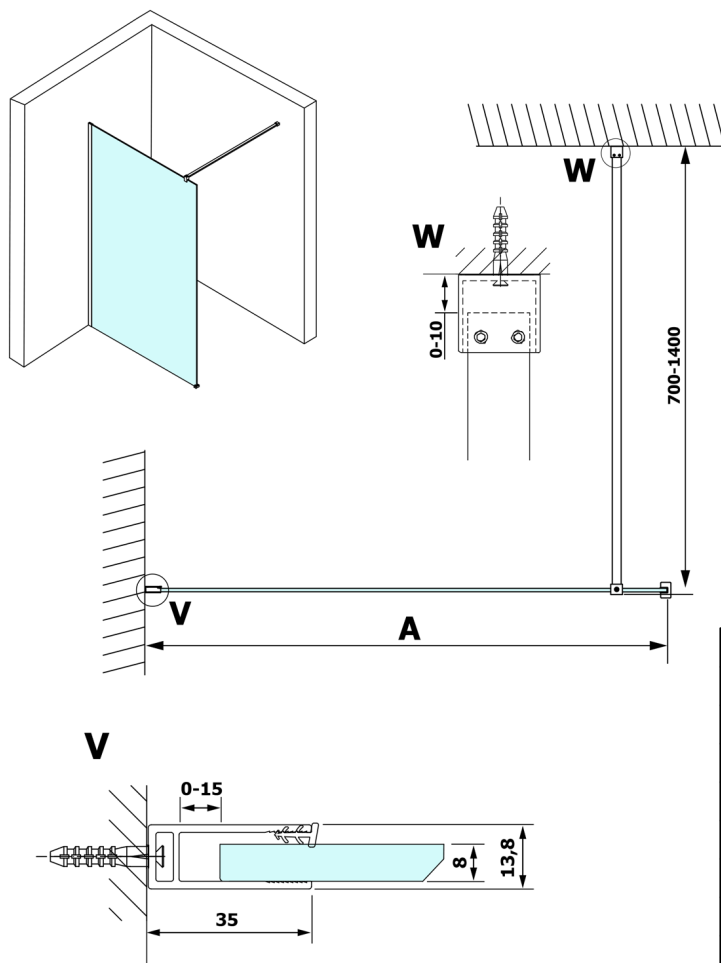

VARIO GOLD MATT One-piece shower glass panel, wall-mount, matt glass, 1300 mm

Order code: GX1413-01

Size

Height: 2000 mm

Depth: 1300 mm

Properties

Warranty: 3 years

Technical sheet

MODEL	A
GX1470	685-700
GX1480	785-800
GX1490	885-900
GX1410	985-1000
GX1411	1085-1100
GX1412	1185-1200
GX1413	1285-1300
GX1414	1385-1400