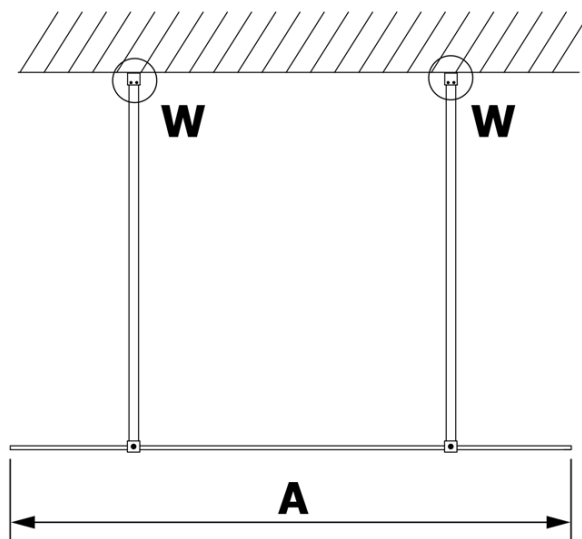

# VARIO GOLD MATT One-piece shower glass panel, freestanding, matt glass, 1200 mm

Order code: GX1412-02

## Size

Width: 1200 mm  
Height: 2000 mm

## Properties

Profile colour: Gold matt  
Shape: Single-wall screen Walk  
Glass colour: Matte glass  
Glass finish: Coated glass  
Glass thickness: 8 mm  
Weight / Piece: 63.0 kg  
Packaging: 3 Piece  
Warranty: 3 years

**VARIO GOLD MATT One-piece shower glass panel,  
freestanding, matt glass, 1200 mm**

**Technical sheet**

<b>MODEL</b>	<b>A</b>
GX1470	679
GX1480	779
GX1490	879
GX1410	979
GX1411	1079
GX1412	1179
GX1413	1279
GX1414	1379