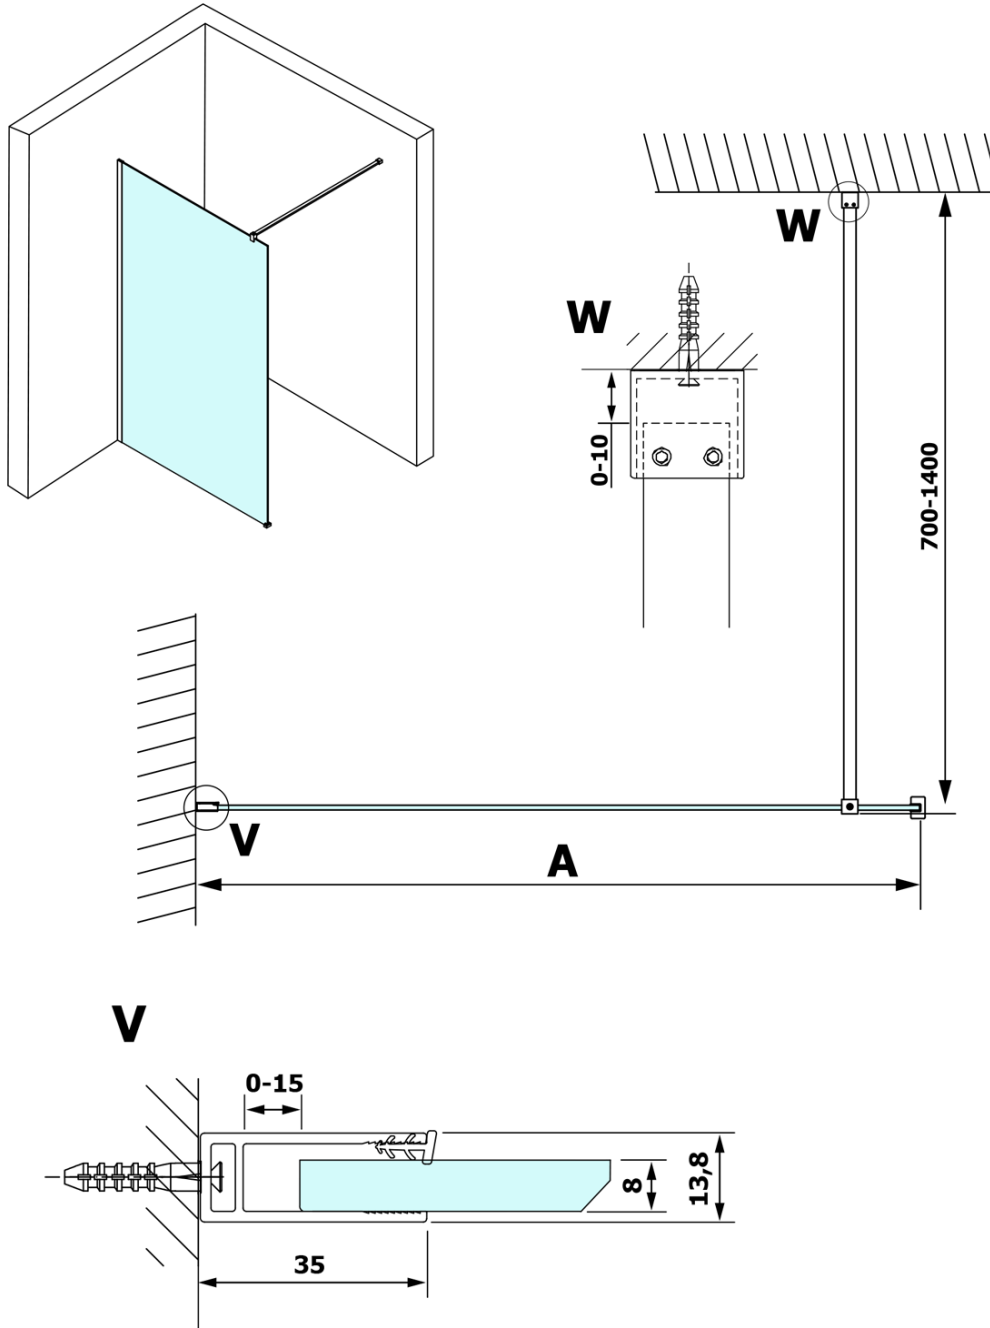

## VARIO GOLD MATT One-piece shower glass panel, wall-mount, matt glass, 1200 mm

Order code: GX1412-01

### Size

Height: 2000 mm  
Depth: 1200 mm

### Properties

Profile colour: Gold matt  
Shape: Single-wall fixed screen  
Glass colour: Matte glass  
Glass finish: Coated glass  
Glass thickness: 8 mm  
Weight / Piece: 65.0 kg  
Packaging: 2 Piece  
Warranty: 3 years

### We recommend buy

1 Piece VARIO shower screen wall support bar 1400mm, gold matt (Order code: GX2217)

**VARIO GOLD MATT One-piece shower glass panel, wall-mount, matt glass, 1200 mm**

**Technical sheet**