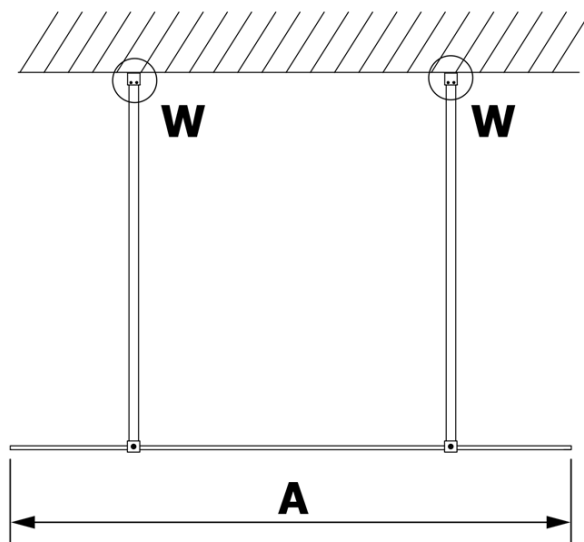

## Size

Width: 1100 mm  
Height: 2000 mm

## Properties

Profile colour: Gold matt  
Shape: Single-wall screen Walk  
Glass colour: Matte glass  
Glass finish: Coated glass  
Glass thickness: 8 mm  
Weight / Piece: 58.0 kg  
Packaging: 3 Piece  
Warranty: 3 years

**VARIO GOLD MATT One-piece shower glass panel,  
freestanding, matt glass, 1100 mm**

**Technical sheet**

<b>MODEL</b>	<b>A</b>
GX1470	679
GX1480	779
GX1490	879
GX1410	979
GX1411	1079
GX1412	1179
GX1413	1279
GX1414	1379