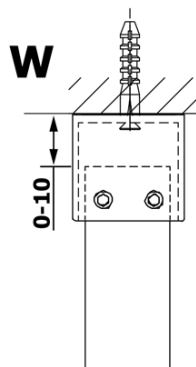

VARIO GOLD MATT One-piece shower glass panel, freestanding, matt glass, 1100 mm

Order code: GX1411-02

Basic information

Brand: Gelco
Series: VARIO

Size

Width: 1100 mm
Height: 2000 mm

Properties

Profile colour: Gold matt
Shape: Single-wall screen Walk
Glass colour: Matte glass
Glass finish: Coated glass
Glass thickness: 8 mm
Weight / Piece: 58.0 kg
Packaging: 3 Piece
Warranty: 3 years

**VARIO GOLD MATT One-piece shower glass panel,
freestanding, matt glass, 1100 mm**

Technical sheet

MODEL	A
GX1470	679
GX1480	779
GX1490	879
GX1410	979
GX1411	1079
GX1412	1179
GX1413	1279
GX1414	1379