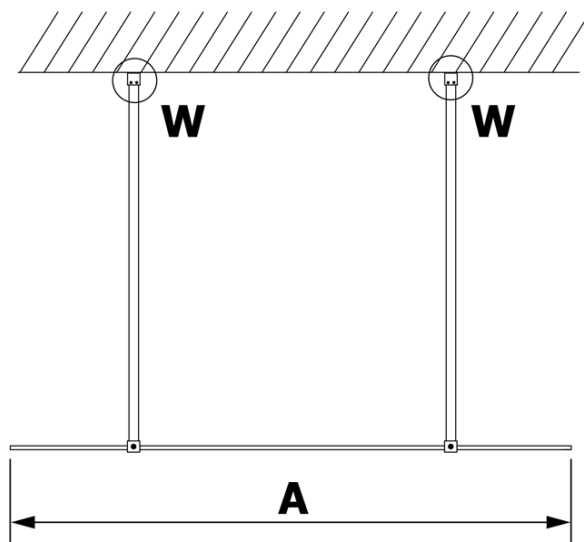

VARIO GOLD MATT One-piece shower glass panel, freestanding, matt glass, 1100 mm

Order code: GX1411-02

Basic information

Brand: Gelco
Series: VARIO

Size

Width: 1100 mm
Height: 2000 mm

Properties

Profile colour: Gold matt
Shape: Single-wall screen Walk
Glass colour: Matte glass
Glass finish: Coated glass
Glass thickness: 8 mm
Weight / Piece: 58.0 kg
Packaging: 3 Piece
Warranty: 3 years

**VARIO GOLD MATT One-piece shower glass panel,
freestanding, matt glass, 1100 mm**

Technical sheet

MODEL	A
GX1470	679
GX1480	779
GX1490	879
GX1410	979
GX1411	1079
GX1412	1179
GX1413	1279
GX1414	1379